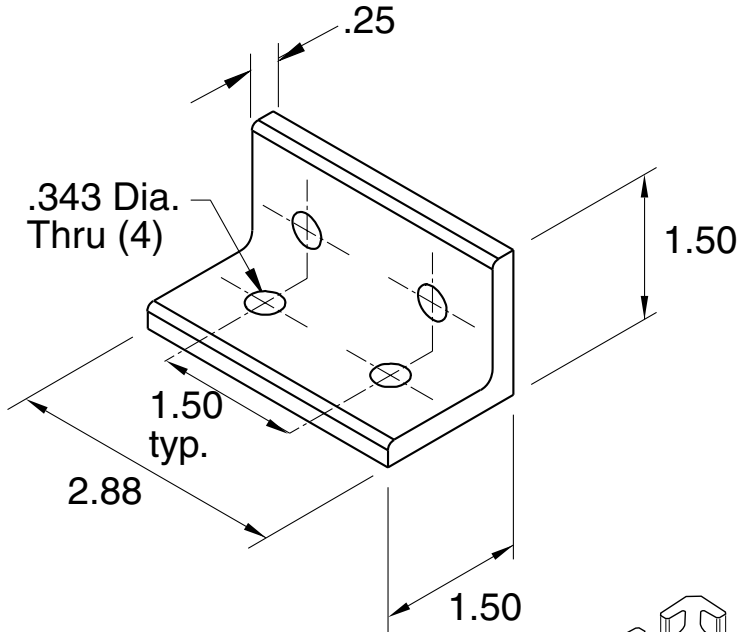

Corner Angle

EB-2
BLB-2

Clear Anodized
Flat Black Powder Coat

5/16" SLOTS

Recommended Hardware
(4) EF-12-.63 BHCS
(4) EF-2 T-nut

Material - Aluminum