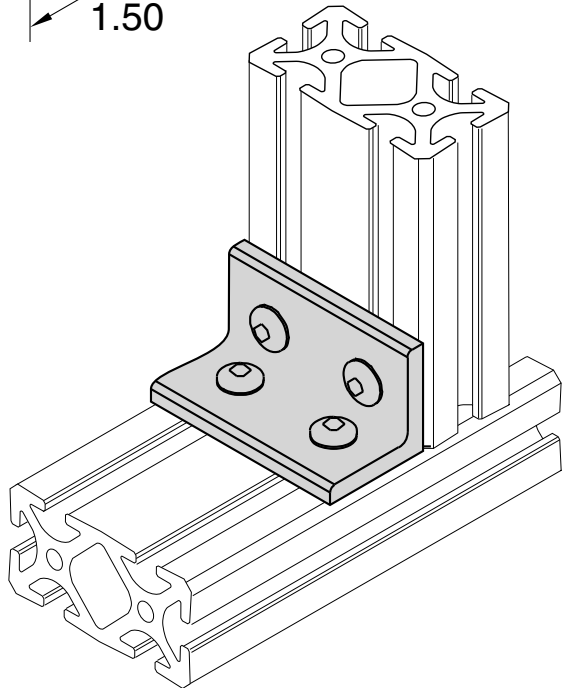

Corner Angle

EB-2
BLB-2

Clear Anodized
Flat Black Powder Coat

5/16" SLOTS

Recommended Hardware
(4) EF-12-.63 BHCS
(4) EF-2 T-nut

Material - Aluminum