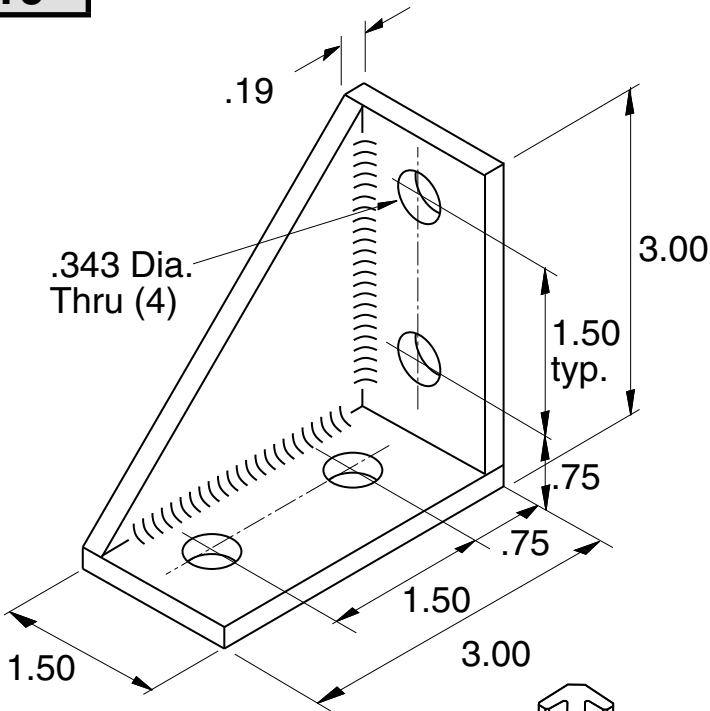

EB-16

5/16" SLOTS

- Recommended Hardware
- (4) EF-12-.63 BHCS
 - (4) EF-2 T-nut

Material - Steel
Finish - Black Powder Coat