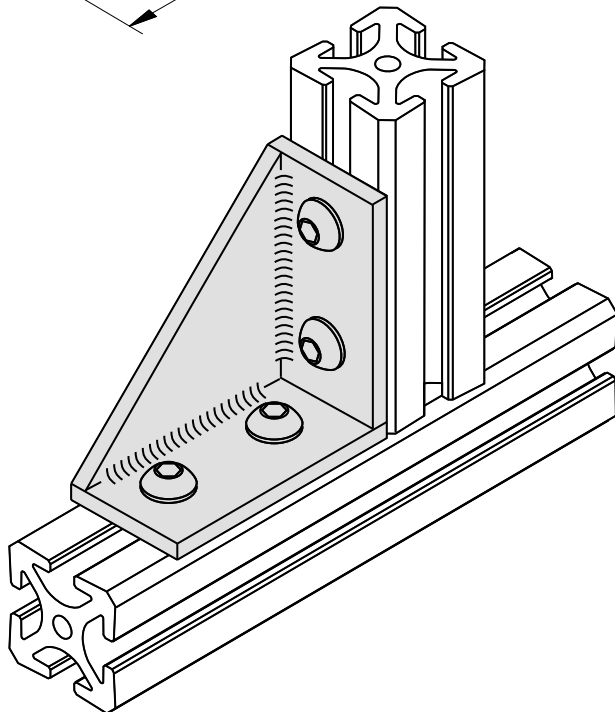

EB-16

5/16" SLOTS

- Recommended Hardware
- (4) EF-12-.63 BHCS
 - (4) EF-2 T-nut

Material - Steel
Finish - Black Powder Coat