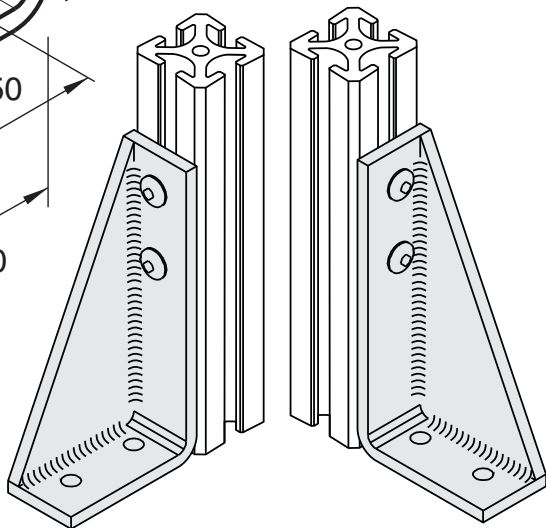

**EB-15LH (left hand )  
EB-15RH (right hand )**

**EB-15**

**5/16" SLOTS**

**EB-15LH  
(left hand)**

**EB-15RH  
(right hand)**

Recommended  
Hardware  
(4) EF-12-.63 BHCS  
(4) EF-2 T-nut

Material - Steel  
Finish - Black Powder Coat