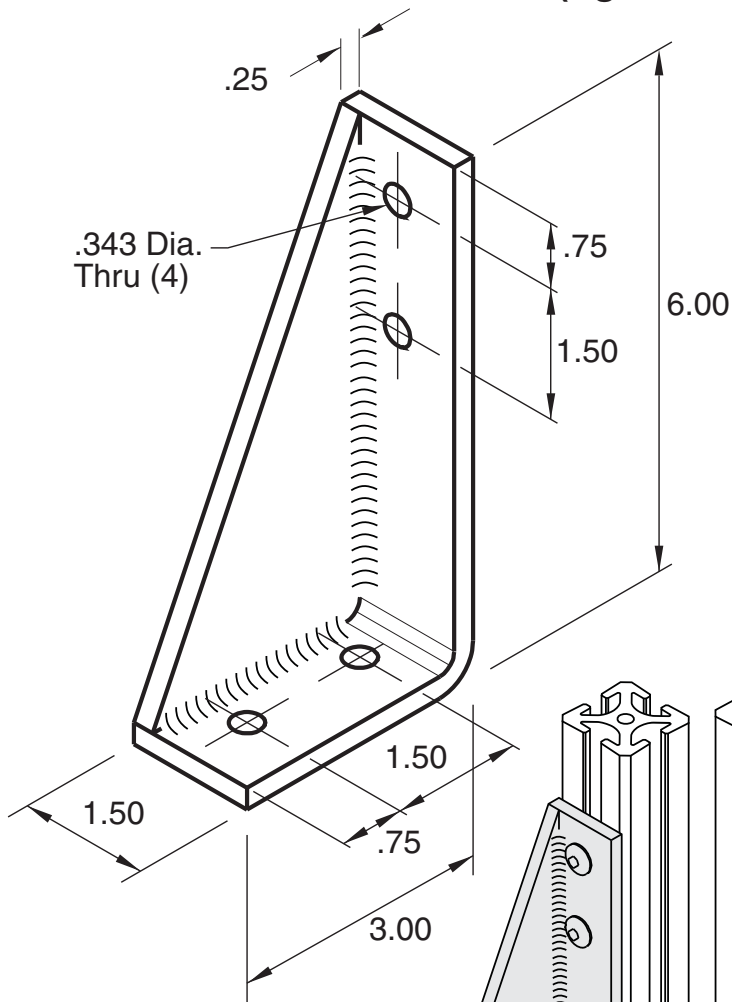

**EB-15LH (left hand )  
EB-15RH (right hand )**

**EB-15**

**5/16" SLOTS**

**EB-15LH  
(left hand)**

**EB-15RH  
(right hand)**

Recommended  
Hardware  
(4) EF-12-.63 BHCS  
(4) EF-2 T-nut

Material - Steel  
Finish - Black Powder Coat