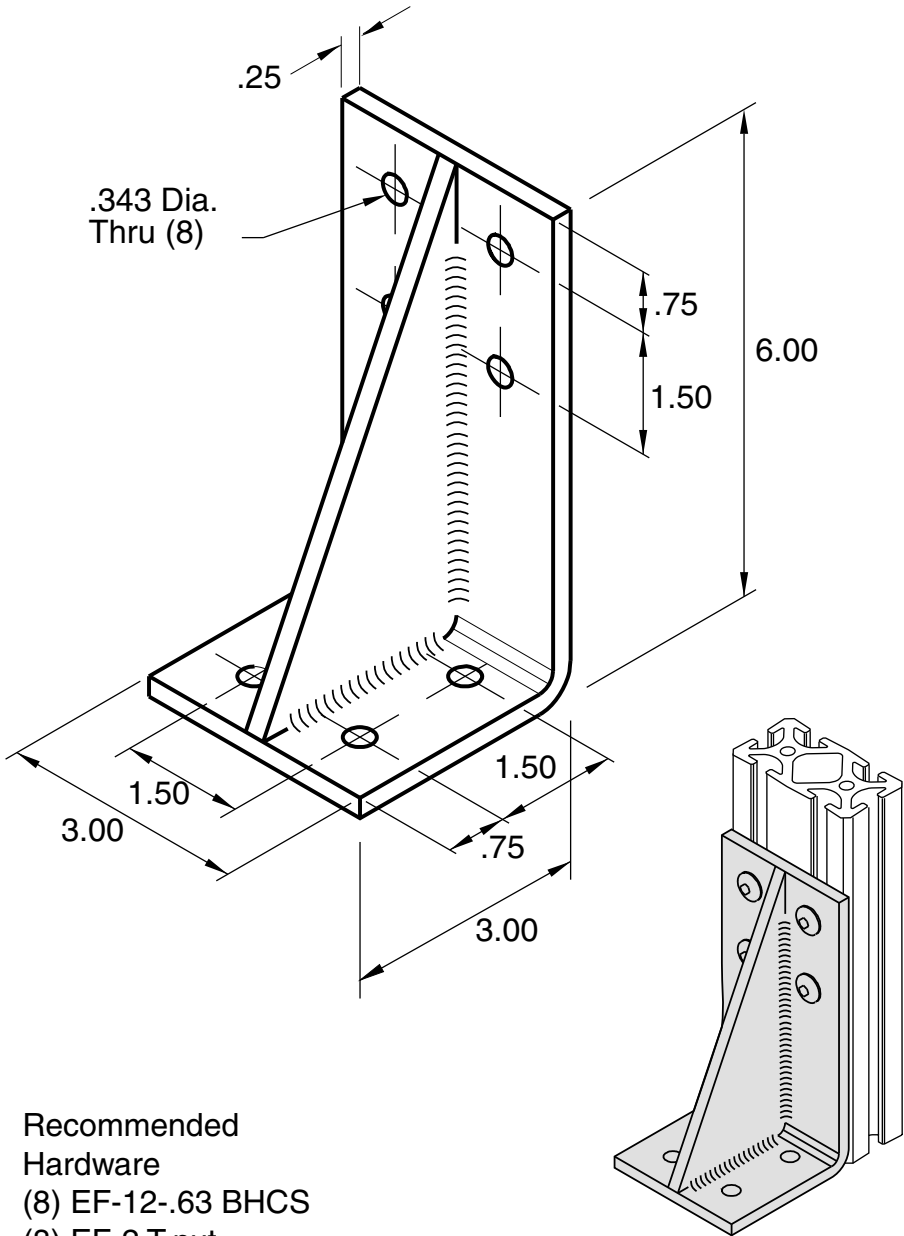

**EB-14G**

5/16" SLOTS

Recommended  
Hardware  
(8) EF-12-.63 BHCS  
(8) EF-2 T-nut

Material - Steel  
Finish - Black Powder Coat