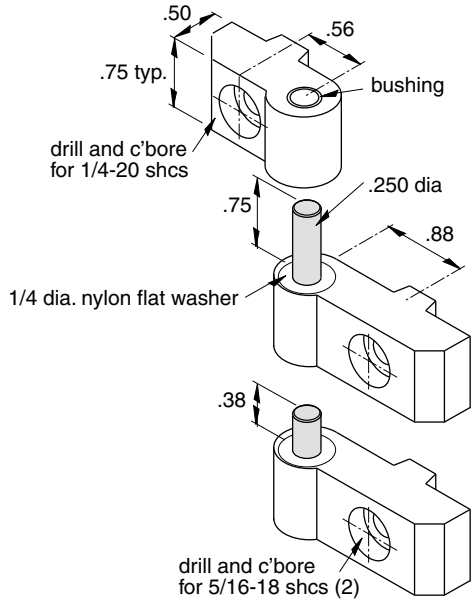

One Set w/Long & Short Pin Assemblies

EB-143

Long Pin Assembly Only

EB-143L

Short Pin Assembly Only

EB-143S

Hardware Included
Material - Aluminum
Finish - Clear Anodize

Note: Use short and long pin assemblies together as shown to ease lift-off and replacement of doors.

5/16" SLOTS

EX-11

EB-143L

EB-143S

EX-1