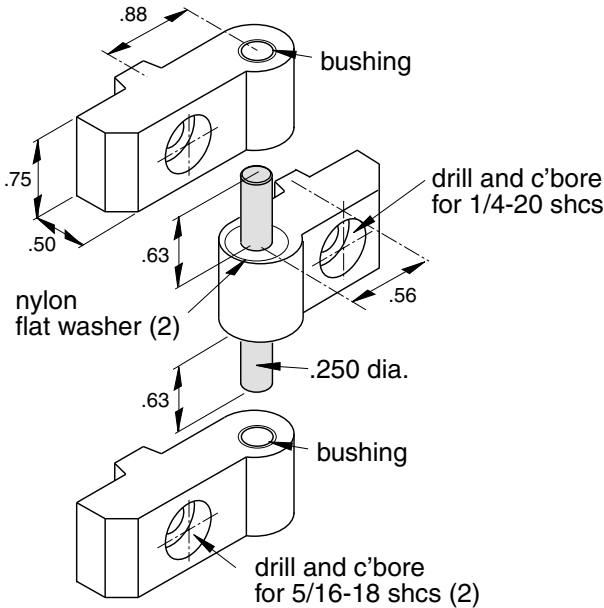

Clear Anodized

EB-140

Flat Black Powder Coat

BLB-140

5/16" SLOTS