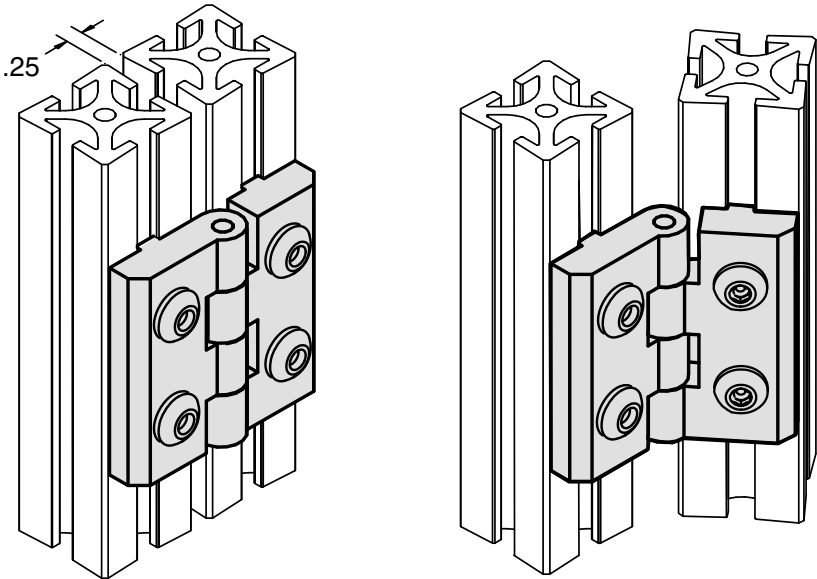

# Heavy Duty Wide Hinge Assembly

**EB-134**

**5/16" SLOTS**

Hardware Included  
Material - Aluminum  
Finish - Clear Anodize