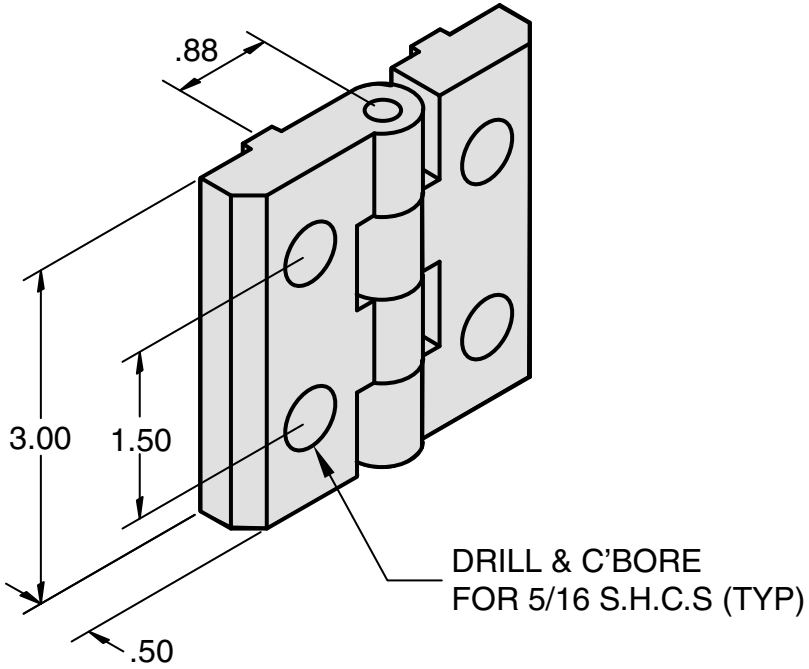

# Heavy Duty Wide Hinge Assembly

**EB-134**

**5/16" SLOTS**

Hardware Included  
Material - Aluminum  
Finish - Clear Anodize