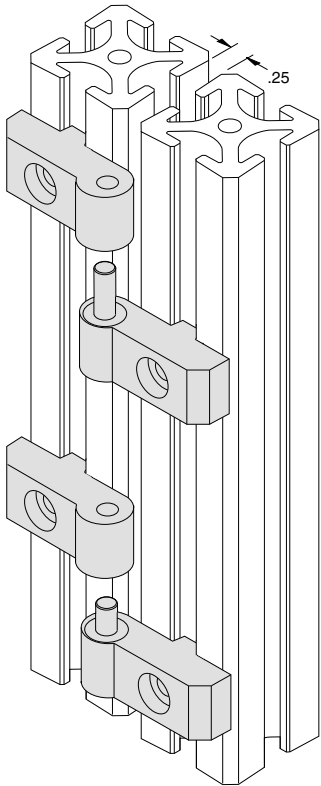

# Right Hand Lift-Off Hinge - 5/16" slots

<b>EB-133</b>
<b>EB-133L</b>
<b>EB-133S</b>

One Set w/Long & Short Pin Assemblies  
 Long Pin Assembly Only  
 Short Pin Assembly Only

**5/16" SLOTS**

**EB-133L**

**EB-133S**

**Hardware Included**  
 To specify metric hardware,  
 add -M  
**EB-133-M**  
 Material - Aluminum  
 Finish - Clear Anodize

**Note:** Use short and long pin  
 assemblies together as shown to  
 ease lift-off and replacement of  
 doors.