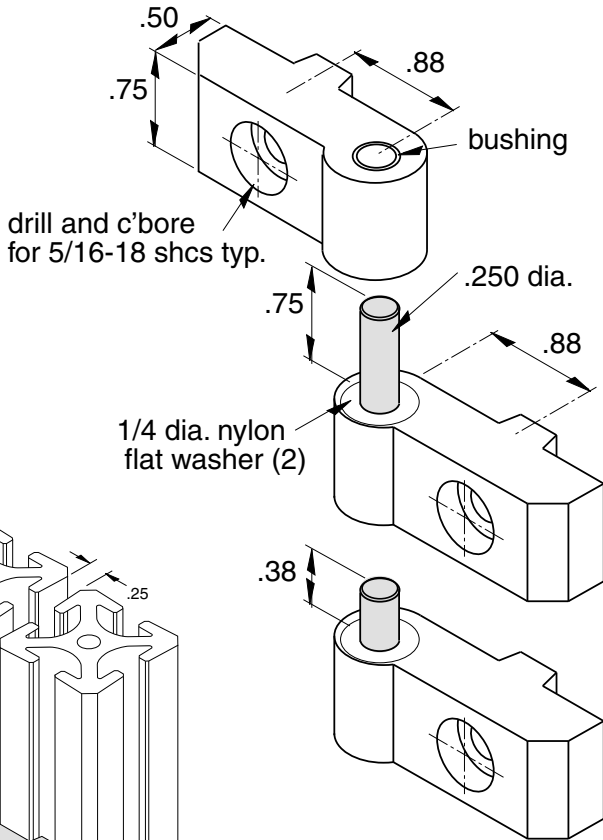

# Right Hand Lift-Off Hinge - 5/16" slots

<b>EB-133</b>
<b>EB-133L</b>
<b>EB-133S</b>

One Set w/Long & Short Pin Assemblies  
 Long Pin Assembly Only  
 Short Pin Assembly Only

**5/16" SLOTS**

**EB-133L**

**EB-133S**

**Hardware Included**  
 To specify metric hardware,  
 add -M  
**EB-133-M**  
 Material - Aluminum  
 Finish - Clear Anodize

**Note:** Use short and long pin  
 assemblies together as shown to  
 ease lift-off and replacement of  
 doors.