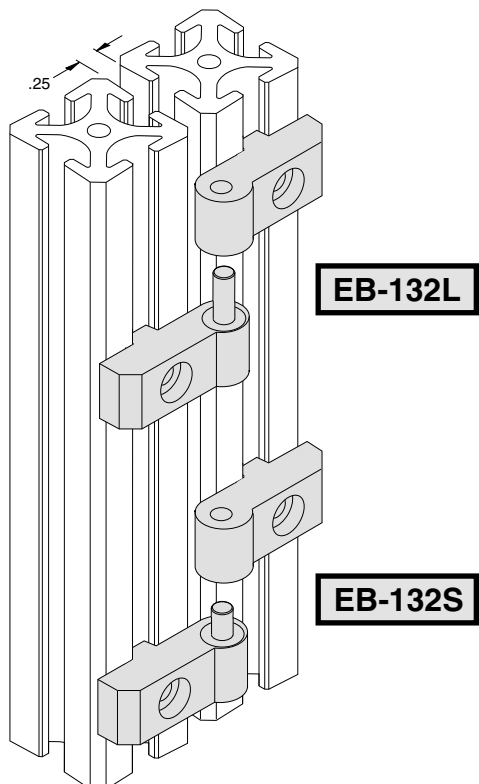

One Set w/Long & Short Pin Assemblies

EB-132

Long Pin Assembly Only

EB-132L

Short Pin Assembly Only

EB-132S

Hardware Included
To specify metric hardware,
add -M
EB-132-M

Material - Aluminum
Finish - Clear Anodize

Note: Use short and long pin
assemblies together as shown to
ease lift-off and replacement of doors.

5/16" SLOTS