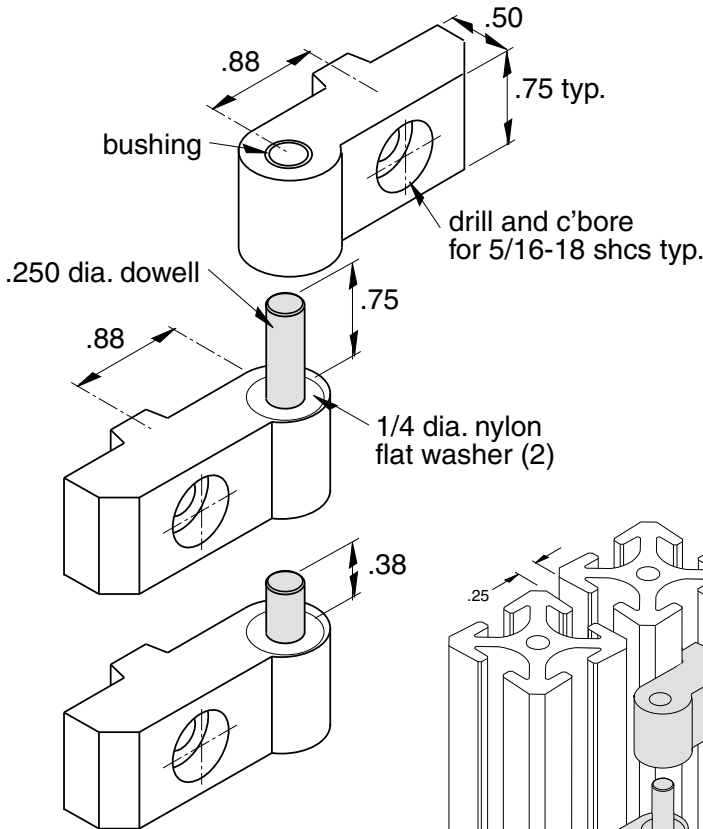

One Set w/Long & Short Pin Assemblies

EB-132

Long Pin Assembly Only

EB-132L

Short Pin Assembly Only

EB-132S

Hardware Included
To specify metric hardware,
add -M
EB-132-M

Material - Aluminum
Finish - Clear Anodize

Note: Use short and long pin
assemblies together as shown to
ease lift-off and replacement of doors.

5/16" SLOTS