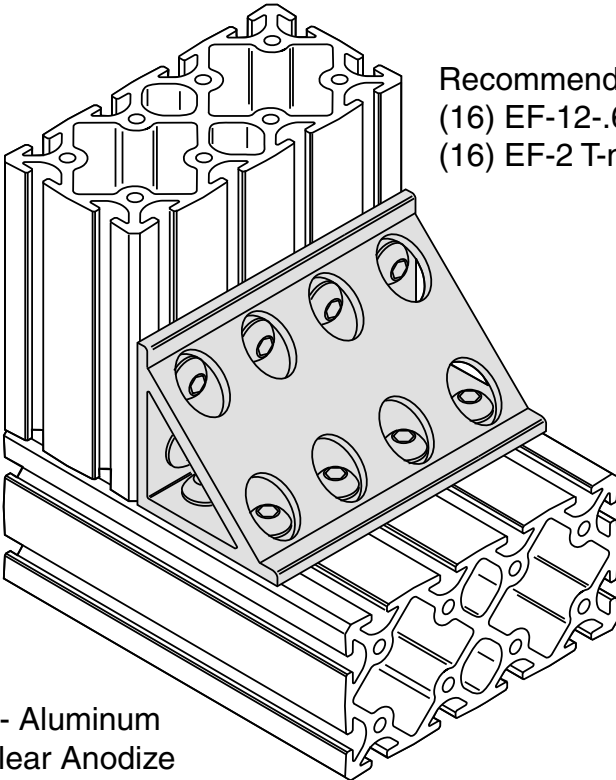

**EB-124**

5/16" SLOTS

Material - Aluminum  
Finish - Clear Anodize