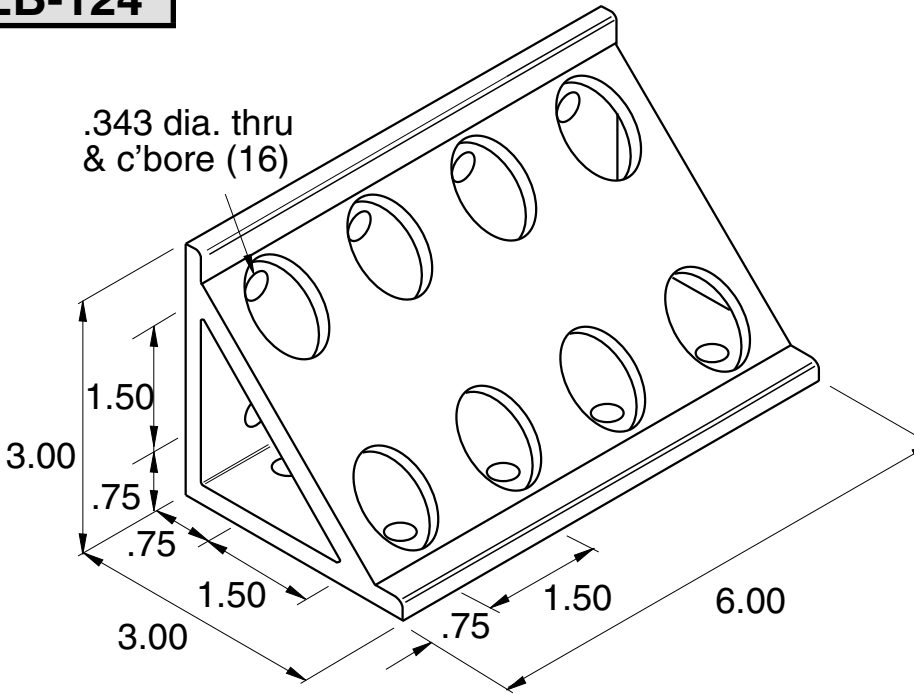

**EB-124**

5/16" SLOTS

Material - Aluminum  
Finish - Clear Anodize