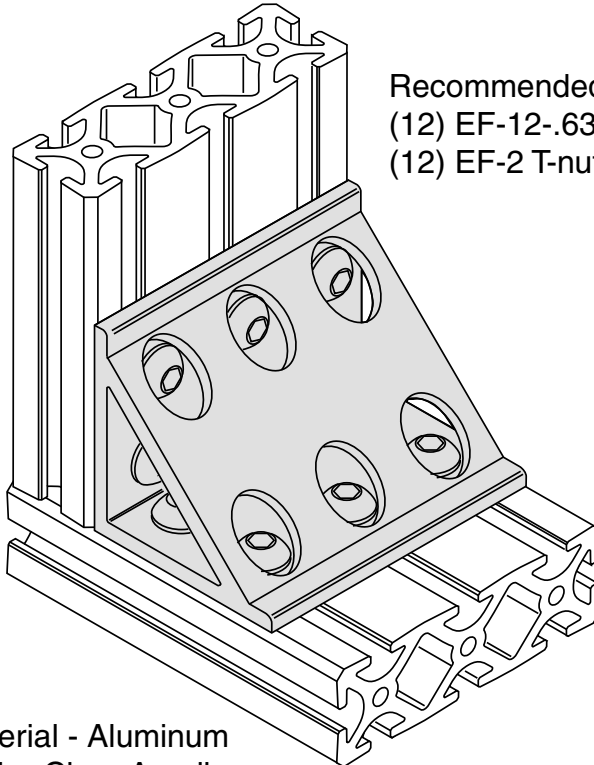

5/16" SLOTS

**Material - Aluminum
Finish - Clear Anodize**