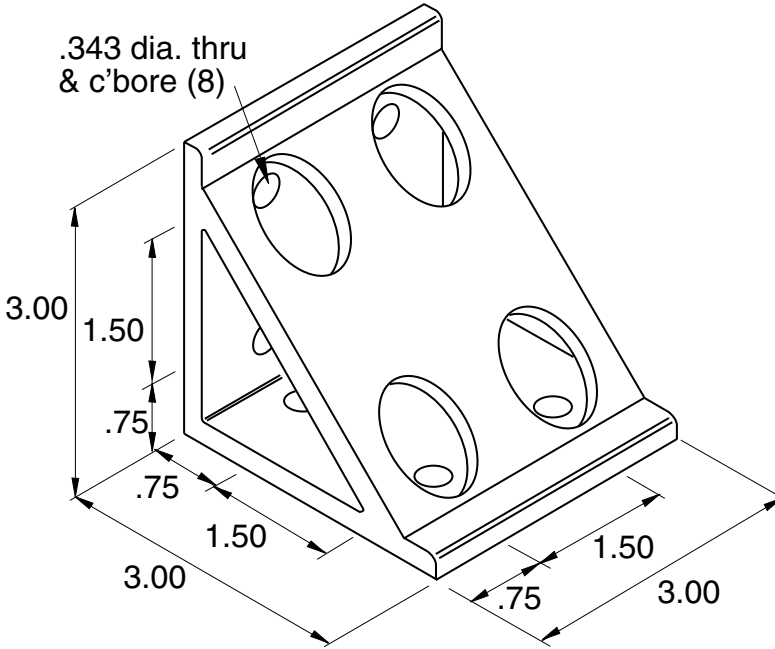

Corner Gusset

EB-122
BLB-122

Clear Anodized
Flat Black Powder Coat

5/16" SLOTS

Recommended Hardware
(8) EF-12-.63 BHCS
(8) EF-2 T-nut

Material - Aluminum