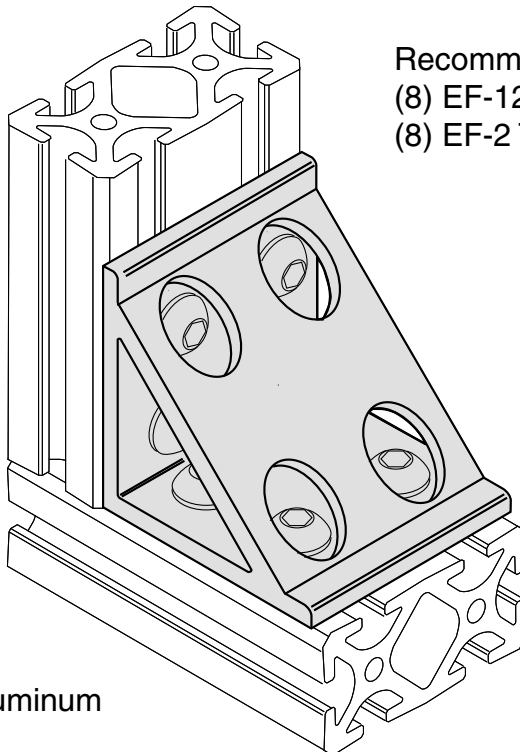

Corner Gusset

EB-122
BLB-122

Clear Anodized
Flat Black Powder Coat

5/16" SLOTS

Recommended Hardware
(8) EF-12-.63 BHCS
(8) EF-2 T-nut

Material - Aluminum