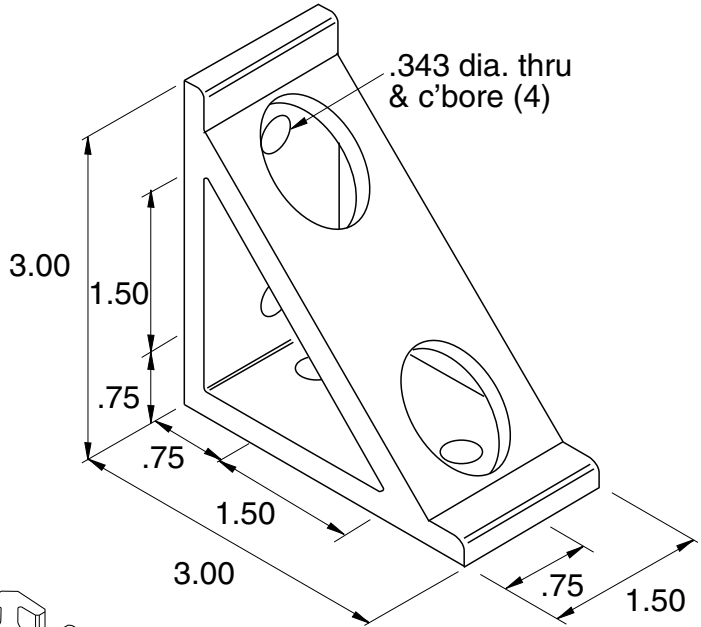

Clear Anodized
Flat Black Powder Coat

EB-121
BLB-121

5/16" SLOTS

Recommended Hardware
(4) EF-12-.63 BHCS
(4) EF-2 T-nut

Material - Aluminum