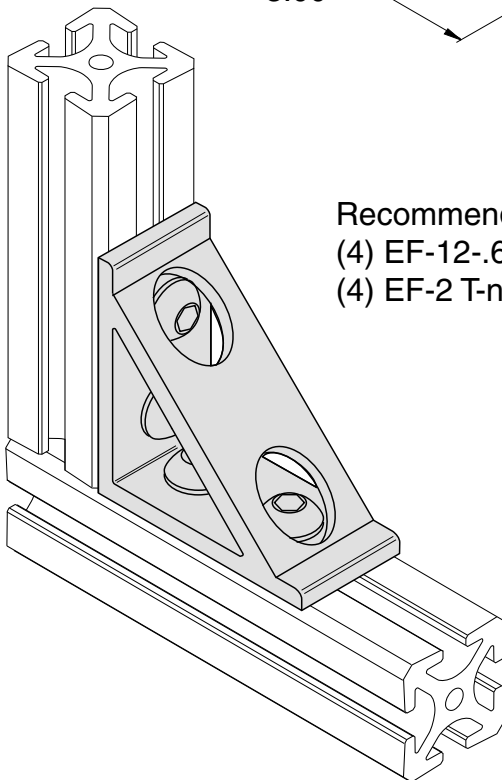

Clear Anodized
Flat Black Powder Coat

EB-121
BLB-121

5/16" SLOTS

Recommended Hardware
(4) EF-12-.63 BHCS
(4) EF-2 T-nut

Material - Aluminum