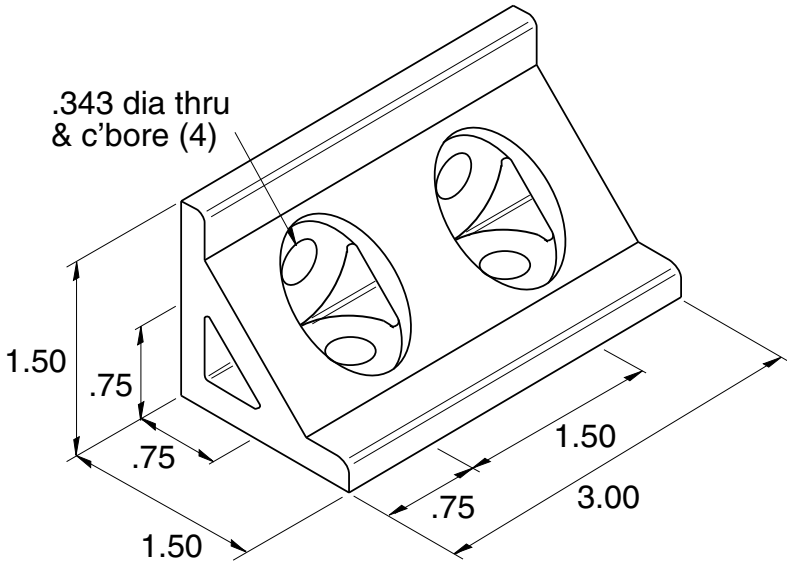

Corner Gusset

EB-112
BLB-112

Clear Anodized
Flat Black Powder Coat

5/16" SLOTS

Recommended Hardware
(4) EF-12-.63 BHCS
(4) EF-2 T-nut

Material - Aluminum