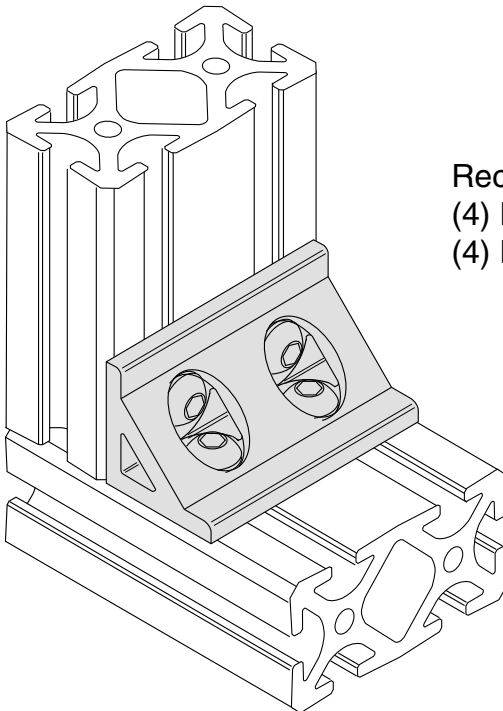

Corner Gusset

EB-112
BLB-112

Clear Anodized
Flat Black Powder Coat

5/16" SLOTS

Recommended Hardware
(4) EF-12-.63 BHCS
(4) EF-2 T-nut

Material - Aluminum