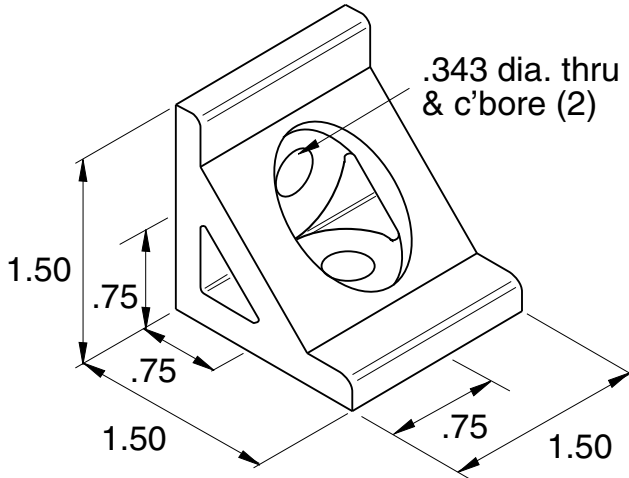

Clear Anodized
Flat Black Powder Coat

EB-111
BLB-111

5/16" SLOTS

Material - Aluminum