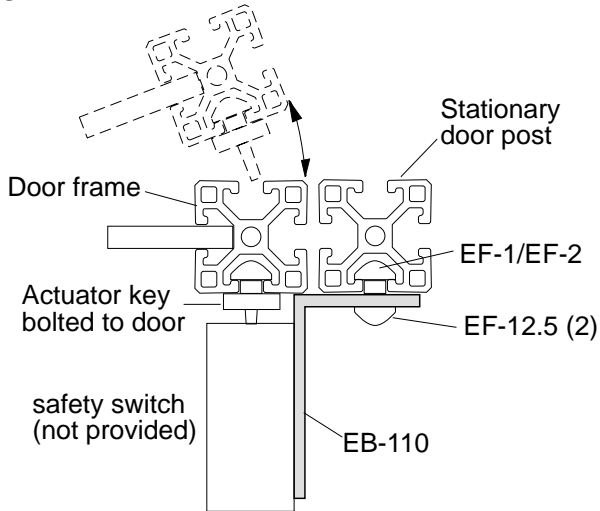

Safety Switch Bracket

EB-110

5/16" SLOTS

- Requires
(2) EF-12.5 BHCS
(2) EF-2 T-nut

Material - Aluminum
Finish - Clear Anodize