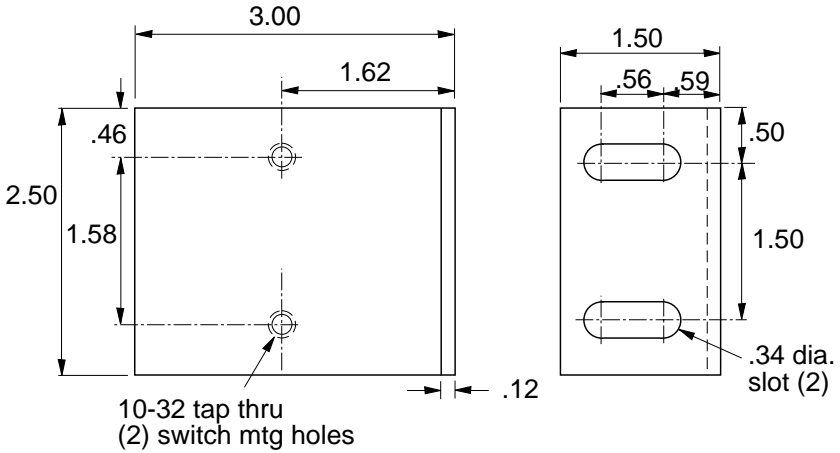

Safety Switch Bracket

EB-110

5/16" SLOTS

- Requires
(2) EF-12.5 BHCS
(2) EF-2 T-nut

Material - Aluminum
Finish - Clear Anodize