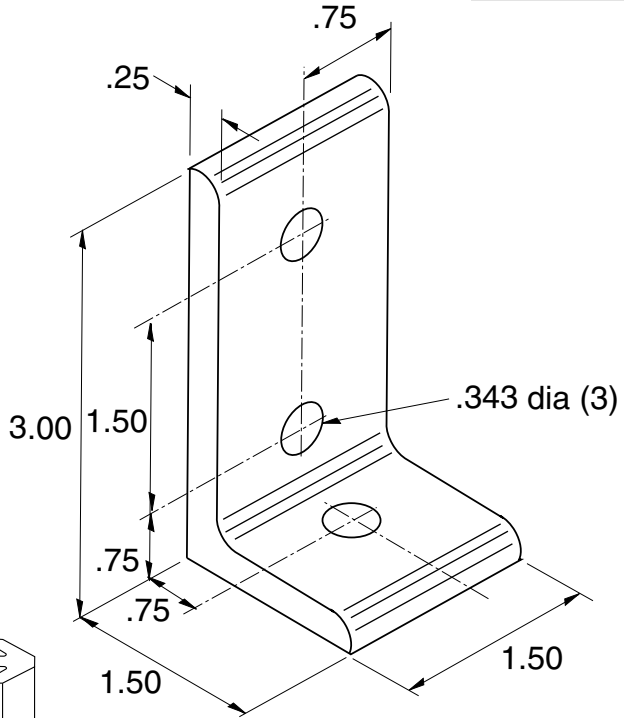

Clear Anodized
Flat Black Powder Coat

EB-100
BLB-100

5/16" SLOTS

Recommended Hardware
(3) EF-12-.63 BHCS
(3) EF-2 T-nut

Material - Aluminum