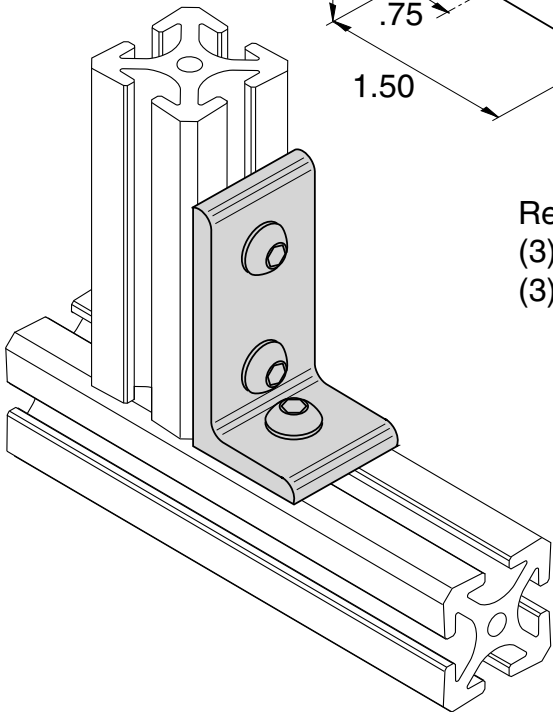

Clear Anodized
Flat Black Powder Coat

EB-100
BLB-100

5/16" SLOTS

Recommended Hardware
(3) EF-12-.63 BHCS
(3) EF-2 T-nut

Material - Aluminum