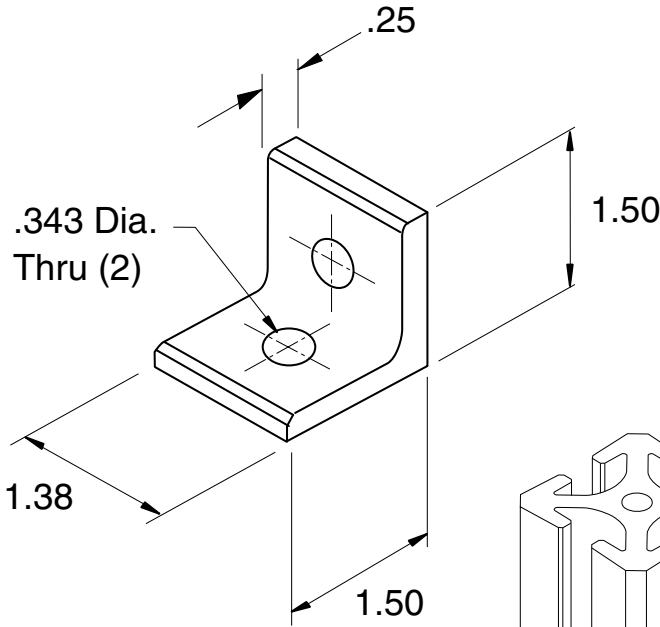

Clear Anodized  
Flat Black Powder Coat

<b>EB-1</b>
<b>BLB-1</b>

Recommended Hardware  
(2) EF-12-.63 BHCS  
(2) EF-2 T-nut

5/16" SLOTS

Material - Aluminum