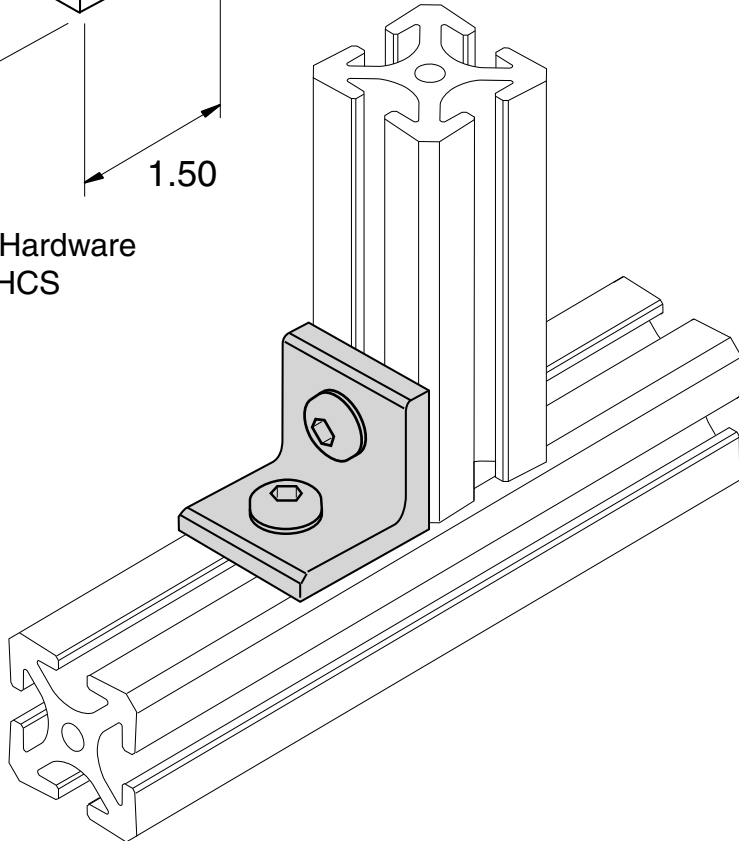

Clear Anodized  
Flat Black Powder Coat

<b>EB-1</b>
<b>BLB-1</b>

Recommended Hardware  
(2) EF-12-.63 BHCS  
(2) EF-2 T-nut

5/16" SLOTS

Material - Aluminum