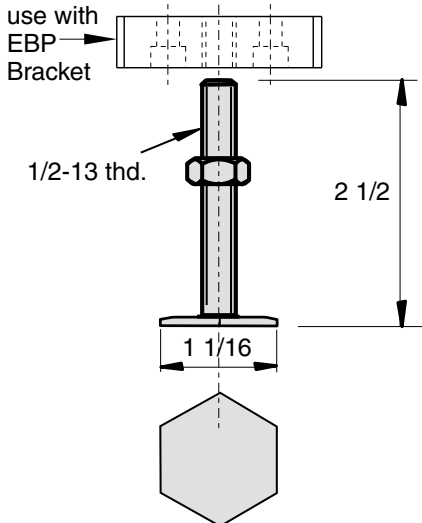

Adjustable Leg (Economy)

EAL-E

EAL-E3

5/16" SLOTS

Max load = 4200 lbs ea.

Material - Steel
Finish - Zinc Plated