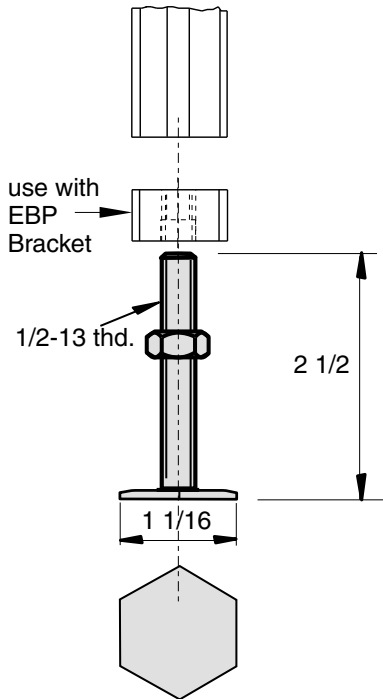

Adjustable Leg (Economy)

EAL-E

EAL-E3

5/16" SLOTS

Max load = 4200 lbs ea.

Material - Steel
Finish - Zinc Plated