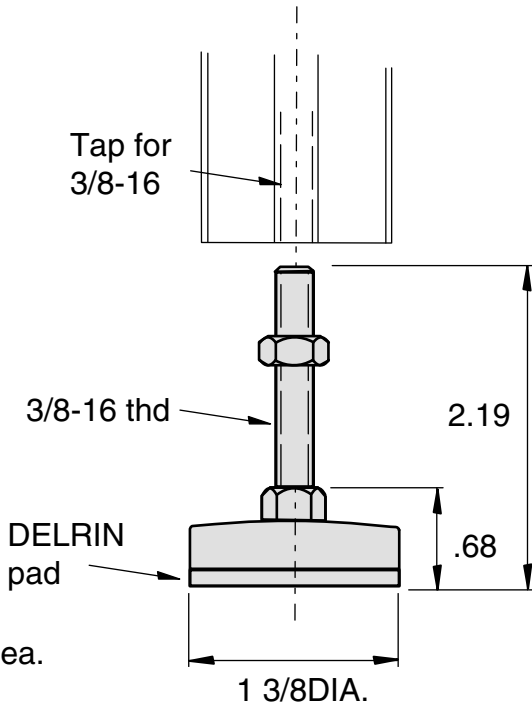

# Adjustable Leg (Economy)

**EAL**

**EAL-1**

5/16" SLOTS

Max load = 250 lbs ea.

**EAL-2**

Max load = 400 lbs ea.