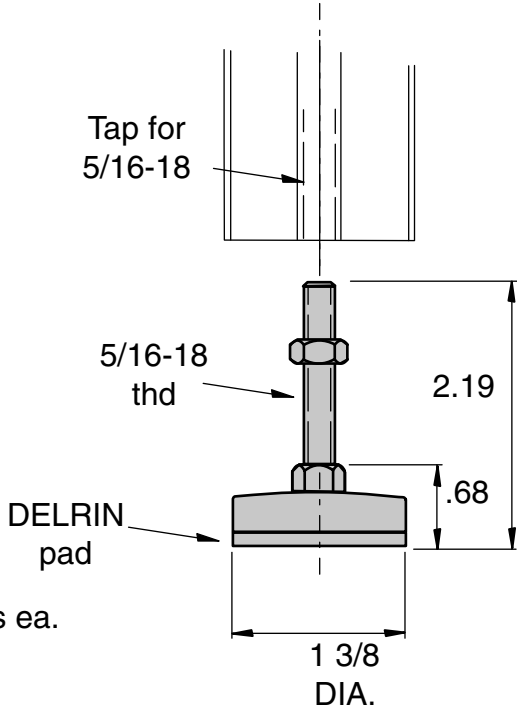

# Adjustable Leg (Economy)

**EAL**

**EAL-1**

5/16" SLOTS

Max load = 250 lbs ea.

**EAL-2**

Max load = 400 lbs ea.