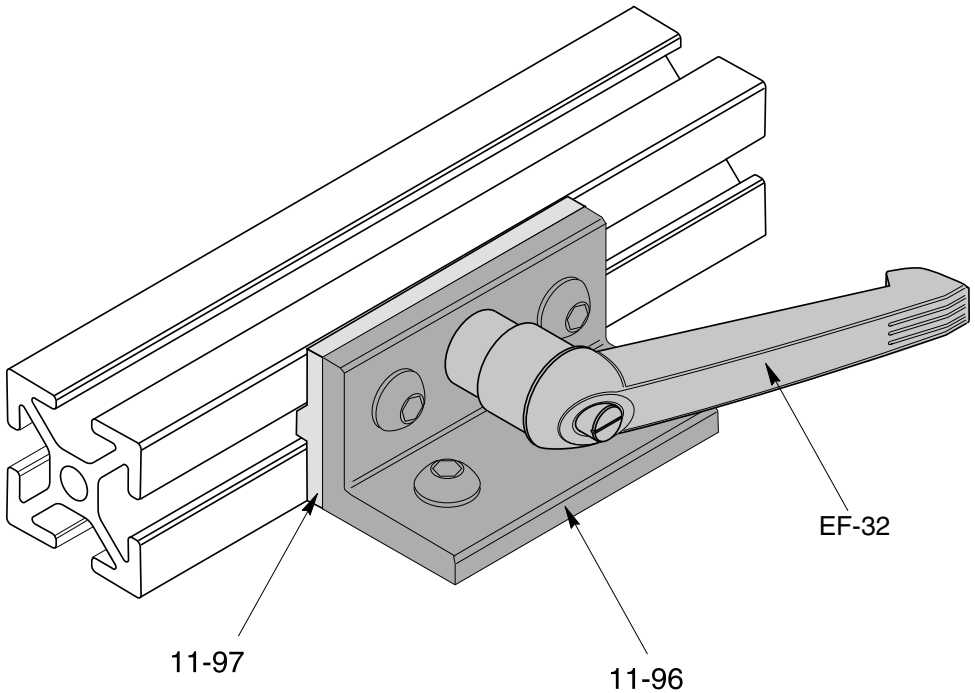

Slider Assembly (as shown)	11-98
Slider Assembly (less clamp handle for sliding only)	11-99

Bearing Material is DELRIN (White)

Hardware Included with 11-98 and 11-99

1/4" SLOTS