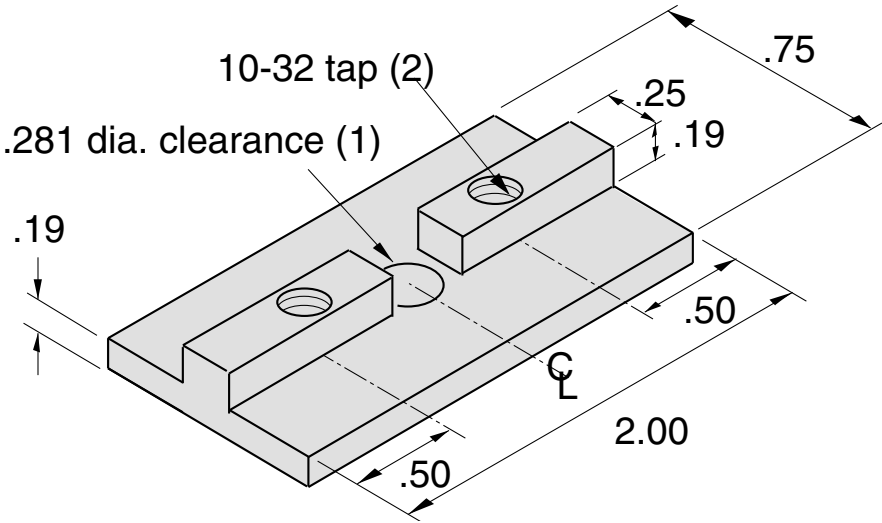

11-97

Load Capacity = 50lbs

Bearing Material is DELRIN (White)

1/4" SLOTS