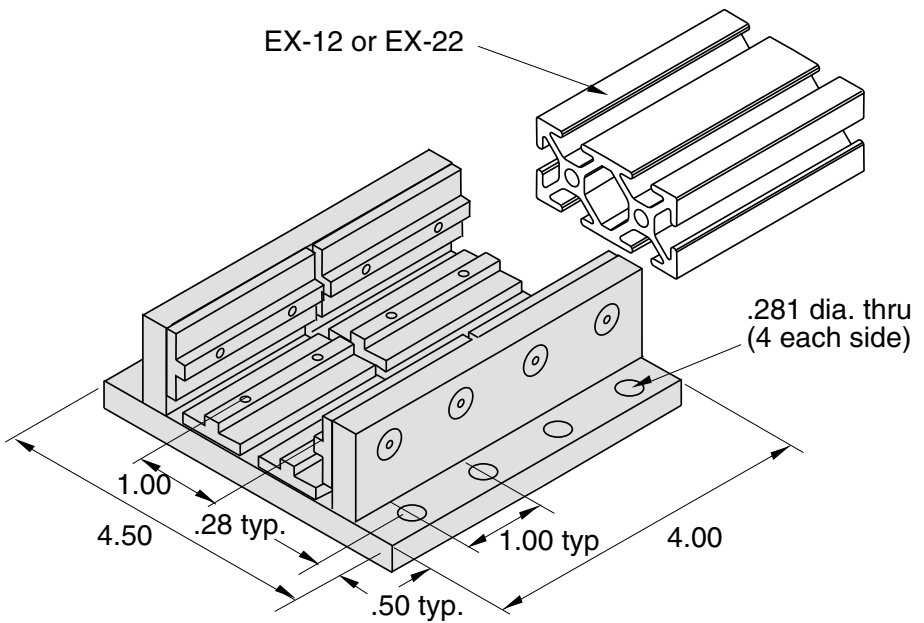

Double Mount Linear Bearing

11-95

1/4" SLOTS

Recommended
Hardware
(8) 11-233 BHCS
(8) 11-205 T-nut

Bearing Material - DELRIN
Plate Material - Aluminum
Finish - Clear Anodize