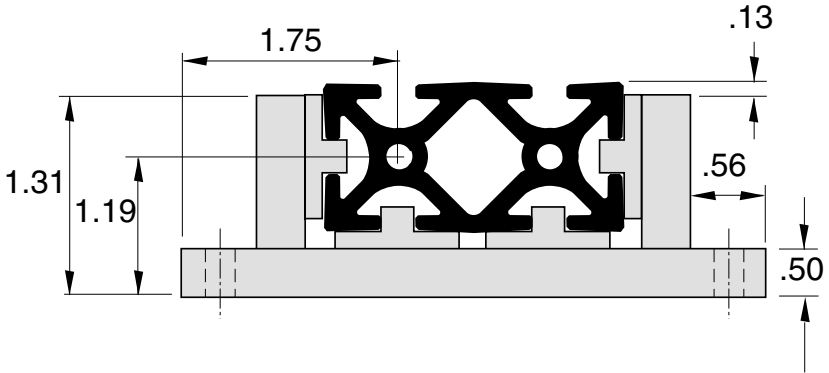

Double Mount Linear Bearing

11-95

1/4" SLOTS

Recommended
Hardware
(8) 11-233 BHCS
(8) 11-205 T-nut

Bearing Material - DELRIN
Plate Material - Aluminum
Finish - Clear Anodize