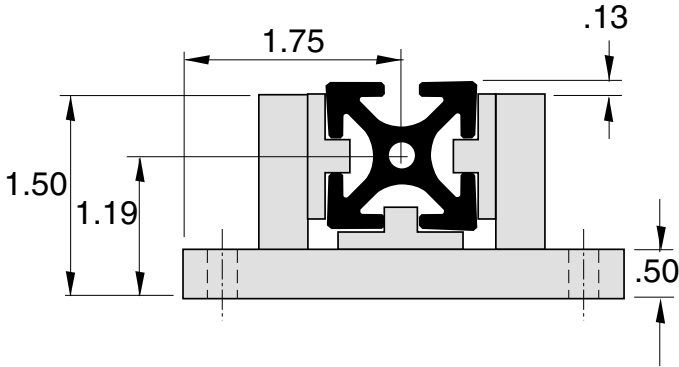

Single Mount Linear Bearing

11-93

1/4" SLOTS

Recommended Hardware
(4) 11-233 BHCS
(4) 11-205 T-nut

Bearing Material - DELRIN
Plate Material - Aluminum
Finish - Clear Anodize