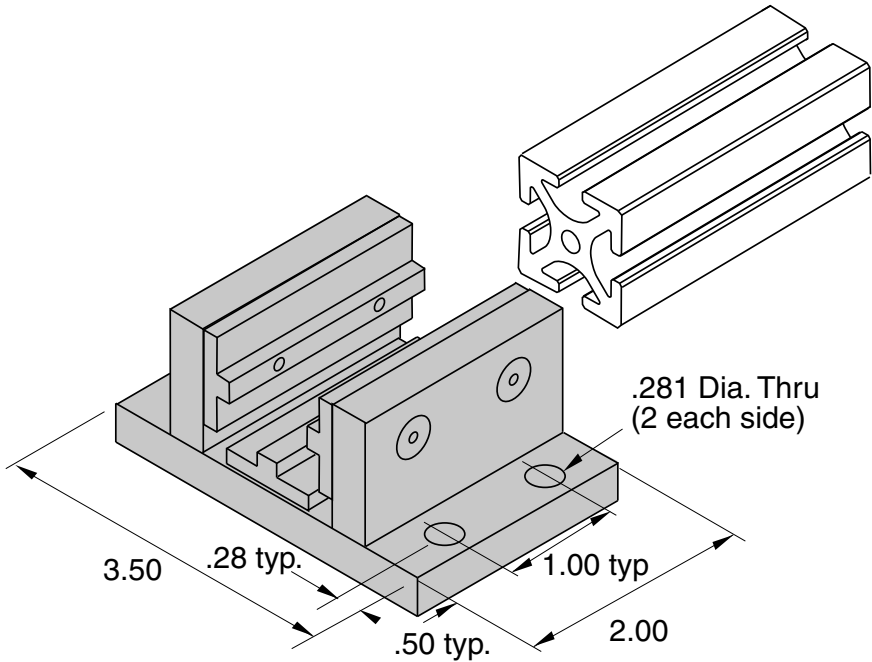

Single Mount Linear Bearing

11-93

1/4" SLOTS

Recommended Hardware
(4) 11-233 BHCS
(4) 11-205 T-nut

Bearing Material - DELRIN
Plate Material - Aluminum
Finish - Clear Anodize