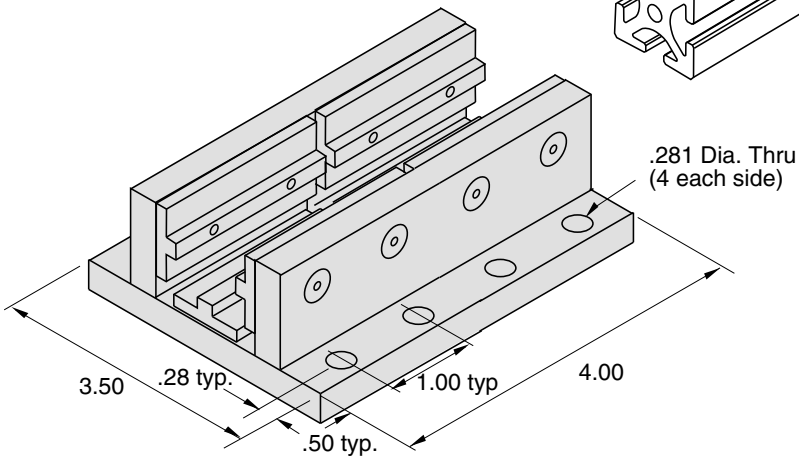

Double Mount Linear Bearing

11-92

1/4" SLOTS

Recommended Hardware
(8) 11-233 BHCS
(8) 11-205 T-nut

Bearing Material - DELRIN
Plate Material - Aluminum
Finish - Clear Anodize