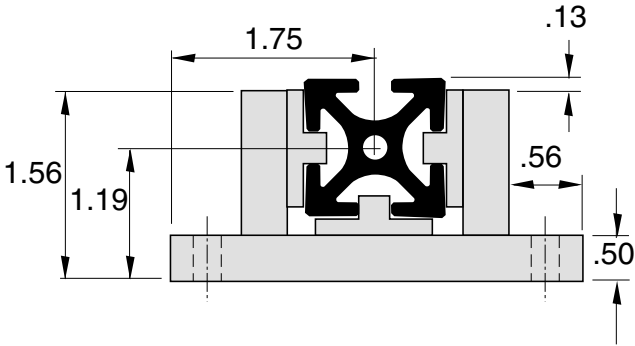

Double Mount Linear Bearing

11-92

1/4" SLOTS

Recommended Hardware
(8) 11-233 BHCS
(8) 11-205 T-nut

Bearing Material - DELRIN
Plate Material - Aluminum
Finish - Clear Anodize