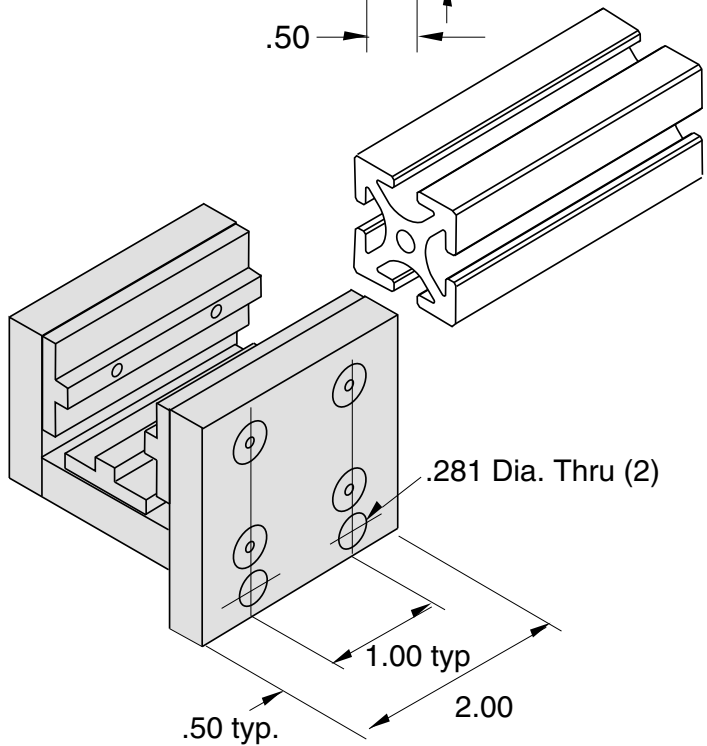

11-91

1/4" SLOTS

Recommended Hardware
(2) 11-233 BHCS
(2) 11-205 T-nut

Bearing Material - DELRIN
Plate Material - Aluminum
Finish - Clear Anodize