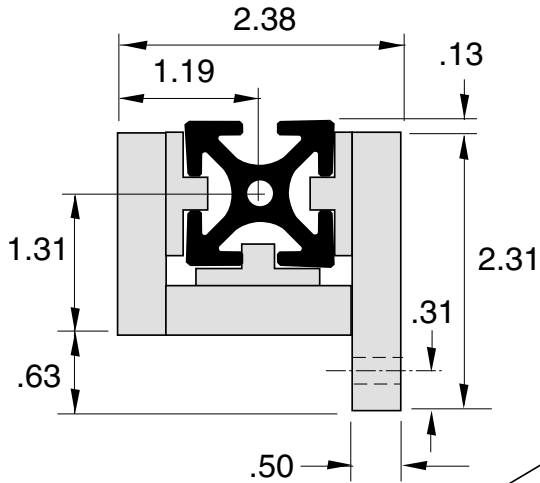

11-91

1/4" SLOTS

Recommended Hardware
(2) 11-233 BHCS
(2) 11-205 T-nut

Bearing Material - DELRIN
Plate Material - Aluminum
Finish - Clear Anodize