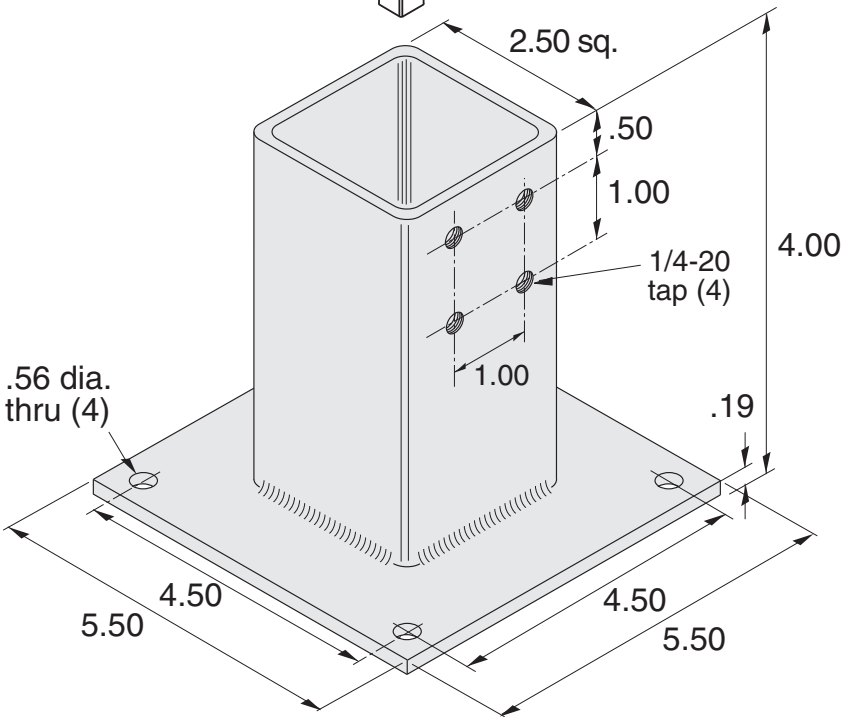

use with  
EX-22

**1/4" SLOTS**

Recommended  
Hardware  
(4) 11-223 SHCS

Material - Steel  
Finish - Black Powder Coat