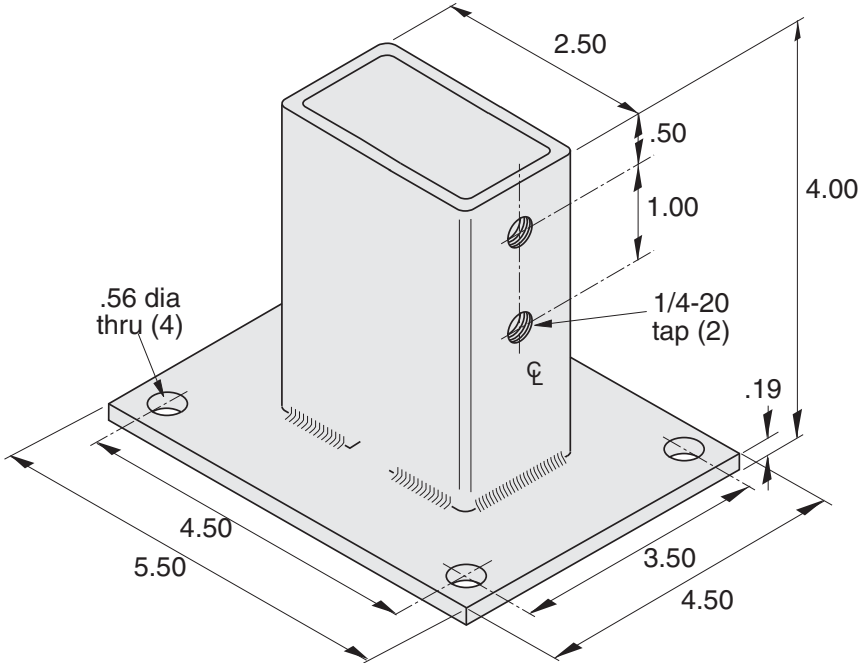

11-71

use with EX-12

1/4" SLOTS

Recommended Hardware
(2) 11-223 SHCS

Material - Steel
Finish - Black Powder Coat