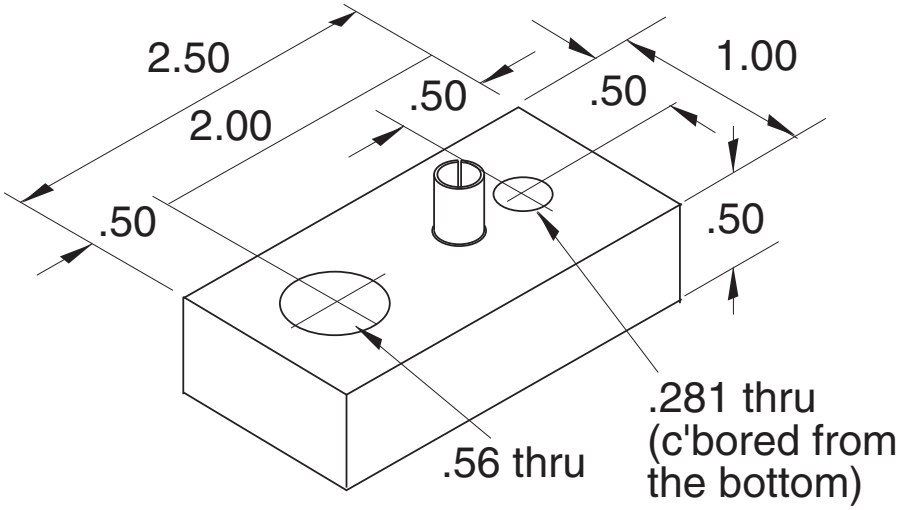

Leveling Anchor Plate

11-66

1/4" SLOTS

Recommended
Hardware
(1) 11-223 SHCS

Material - Aluminum
Finish - Clear Anodize