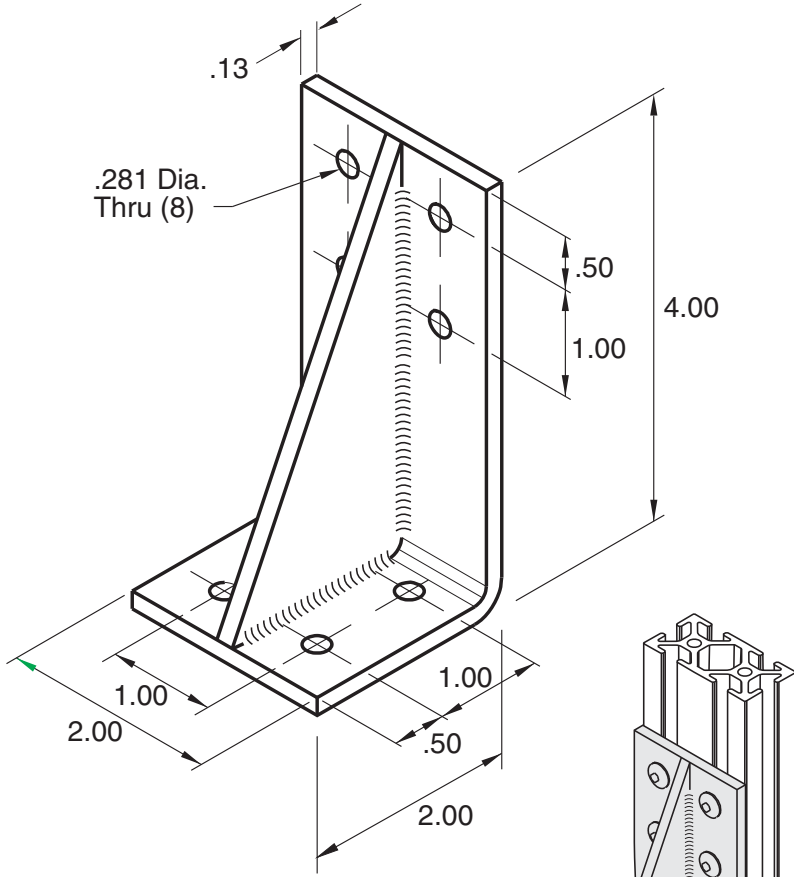

# Welded Steel Angle Bracket

**11-63**

**1/4" SLOTS**

Recommended  
Hardware  
(8) 11-230 BHCS  
(8) 11-210 T-nut

Material - Steel  
Finish - Black Powder Coat