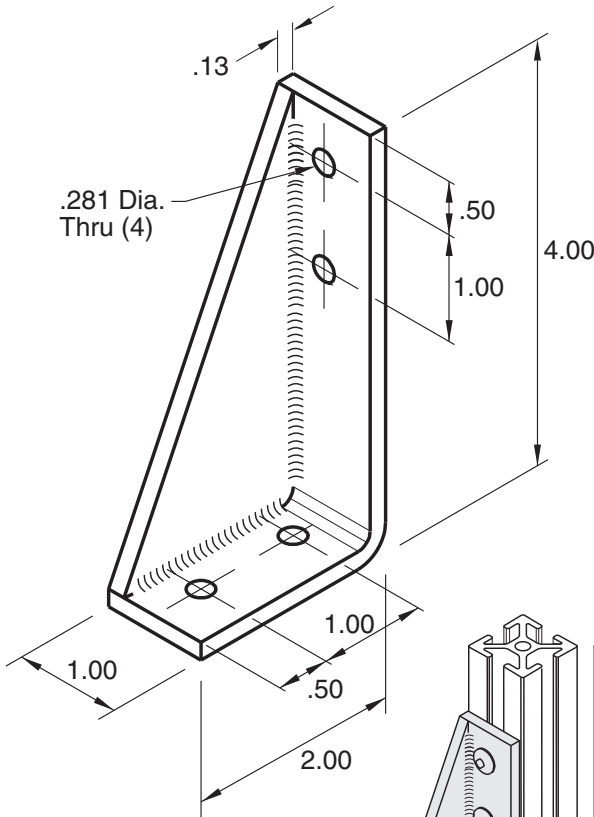

Welded Steel Angle Bracket

11-61
11-62

Left Hand

Right Hand

**11-61
Left Hand**

**11-62
Right Hand**

1/4" SLOTS

Recommended
Hardware
(4) 11-230 BHCS
(4) 11-210 T-nut