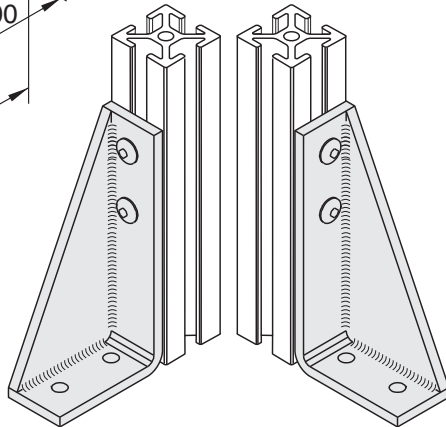

Welded Steel Angle Bracket

11-61
11-62

Left Hand

Right Hand

**11-61
Left Hand**

**11-62
Right Hand**

1/4" SLOTS

Recommended
Hardware
(4) 11-230 BHCS
(4) 11-210 T-nut