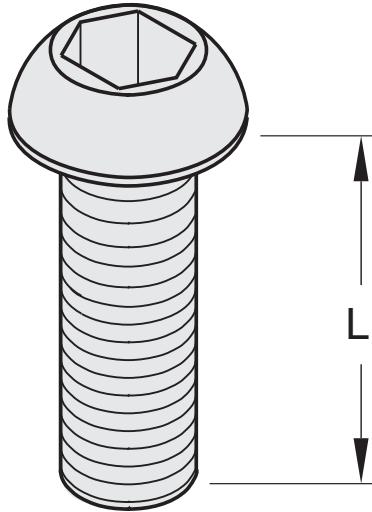

11-454

m6 x 1.0 thd

Steel	length
11-454-10	10mm
11-454-12	12mm
11-454-14	14mm
11-454-16	16mm
11-454-20	20mm
11-454-25	25mm
11-454-30	30mm
11-454-50	50mm

Stainless Steel	
11-454SS-12	12mm
11-454SS-16	16mm
11-454SS-20	20mm

Material - Steel
Finish - Black Oxide

**Flanged Button Head
Cap Screw**

11-350

11-351

11-352

Part No.	
11-350	$1/4$ -20 thd x $3/8$ " long
11-351	$1/4$ -20 thd x $1/2$ " long
11-352	$1/4$ -20 thd x $3/4$ " long

Stainless Steel	
11-352-SS	$1/4$ -20 thd x $3/4$ " long

1/4" SLOTS

Finish - Black Oxide