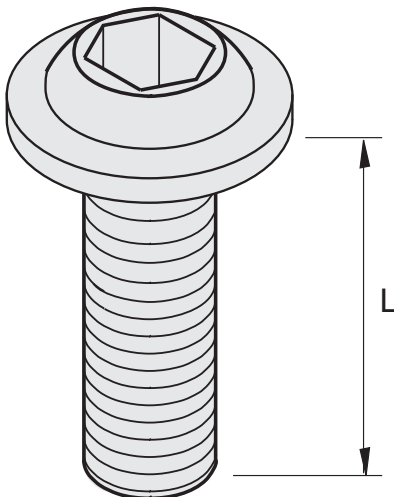

11-454

m6 x 1.0 thd

Steel	length
11-454-10	10mm
11-454-12	12mm
11-454-14	14mm
11-454-16	16mm
11-454-20	20mm
11-454-25	25mm
11-454-30	30mm
11-454-50	50mm

Stainless Steel	
11-454SS-12	12mm
11-454SS-16	16mm
11-454SS-20	20mm

Material - Steel
Finish - Black Oxide

**Flanged Button Head
Cap Screw**

11-350

11-351

11-352

Part No.	
11-350	$1/4$ -20 thd x $3/8$ " long
11-351	$1/4$ -20 thd x $1/2$ " long
11-352	$1/4$ -20 thd x $3/4$ " long

Stainless Steel	
11-352-SS	$1/4$ -20 thd x $3/4$ " long

1/4" SLOTS

Finish - Black Oxide