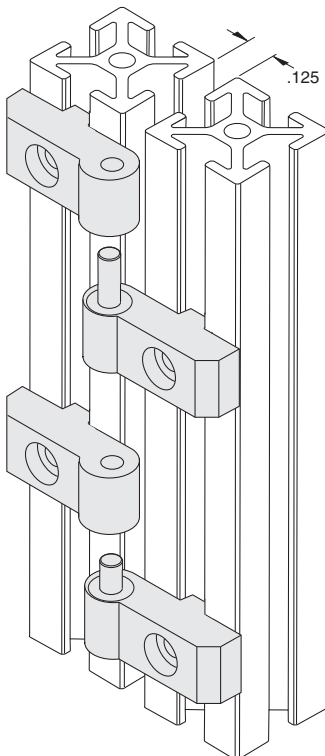

Right Hand Lift-Off Hinge - 1/4" slots

11-403	One Set w/Long & Short Pin Assemblies
11-403L	Long Pin Assembly Only
11-403S	Short Pin Assembly Only

11-403L

11-403S

1/4" SLOTS

Hardware Included
Material - Aluminum
Finish - Clear Anodize

Note: Use short and long pin assemblies together as shown to ease lift-off and replacement of doors.