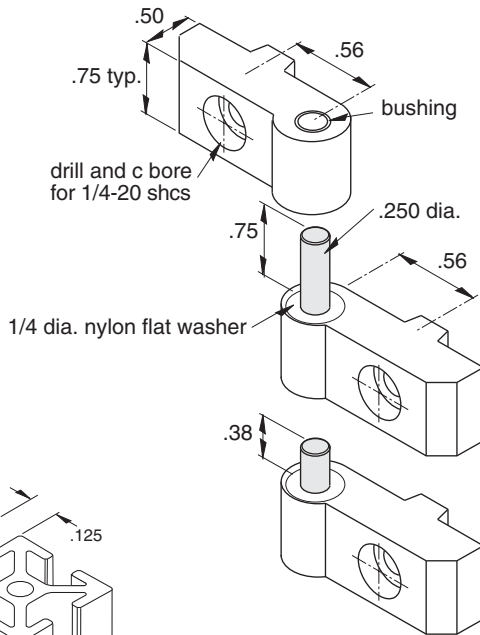

Right Hand Lift-Off Hinge - 1/4" slots

11-403	One Set w/Long & Short Pin Assemblies
11-403L	Long Pin Assembly Only
11-403S	Short Pin Assembly Only

11-403L

11-403S

1/4" SLOTS

Hardware Included
Material - Aluminum
Finish - Clear Anodize

Note: Use short and long pin assemblies together as shown to ease lift-off and replacement of doors.