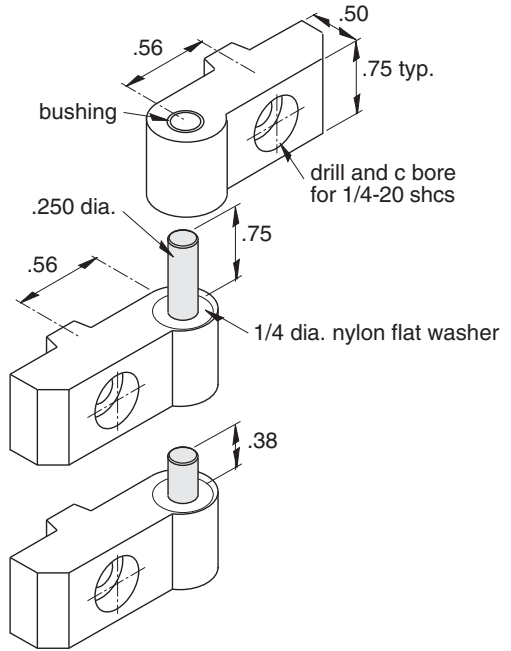

Left Hand Lift-Off Hinge - 1 /4" slots

One Set w/Long & Short Pin Assemblies

11-402

Long Pin Assembly Only

11-402L

Short Pin Assembly Only

11-402S

11-402L

Hardware Included
Material - Aluminum
Finish - Clear Anodize

Note: Use short and long pin assemblies together as shown to ease lift-off and replacement of doors.

11-402S

1/4" SLOTS