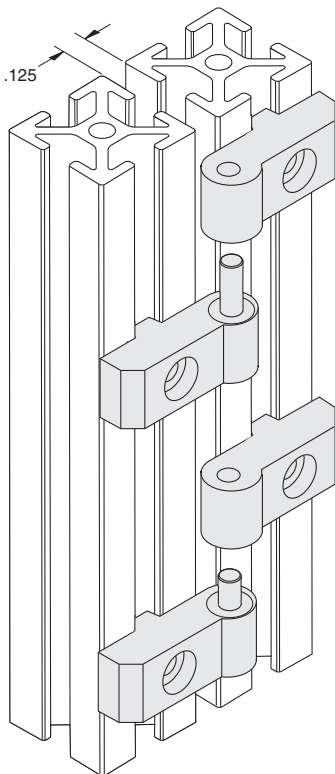

Left Hand Lift-Off Hinge - 1 /4" slots

One Set w/Long & Short Pin Assemblies

11-402

Long Pin Assembly Only

11-402L

Short Pin Assembly Only

11-402S

11-402L

Hardware Included
Material - Aluminum
Finish - Clear Anodize

Note: Use short and long pin assemblies together as shown to ease lift-off and replacement of doors.

11-402S

1/4" SLOTS