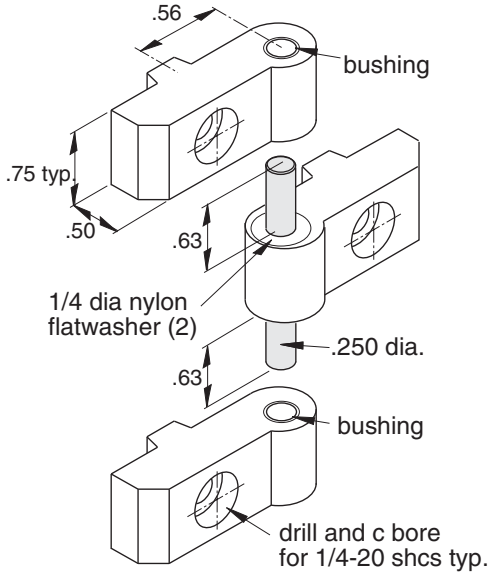

Heavy Duty Hinge

11-400
11-BLK-400

Clear Anodized
Flat Black Powder Coat

1/4" SLOTS

Hardware Included
Material - Aluminum