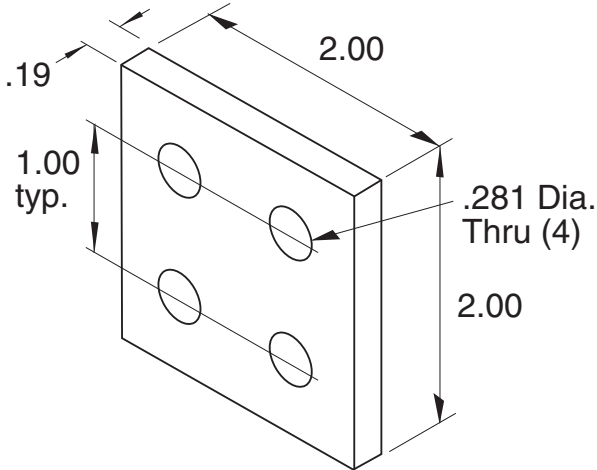

Clear Anodized
Flat Black Powder Coat**11-39****11-BLK-39**

Recommended
Hardware
(4) 11-231 BHCS
(4) 11-210 T-nut

Material - Aluminum

1/4" SLOTS