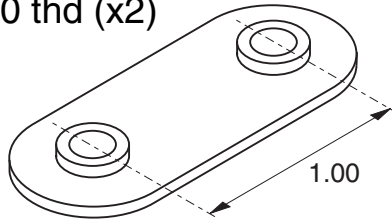

**11-360**

1/4-20 thd (x2)

**1/4" SLOTS**

Material - Steel  
Finish - Zinc Plated