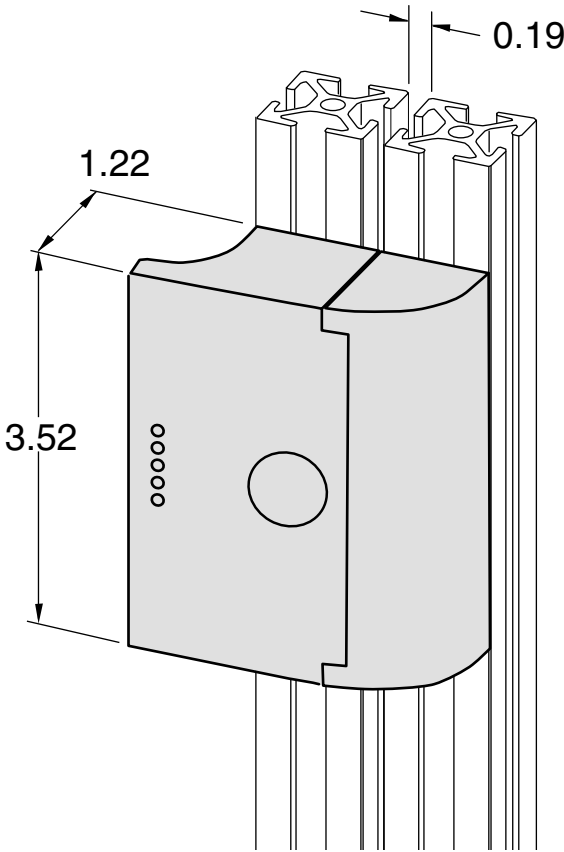

# Slam Latch

<b>11-353</b>
<b>11-354</b>

**Non-Locking**  
**Locking**

**1/4" SLOTS**

Mounting Hardware Included

Material - Black Plastic