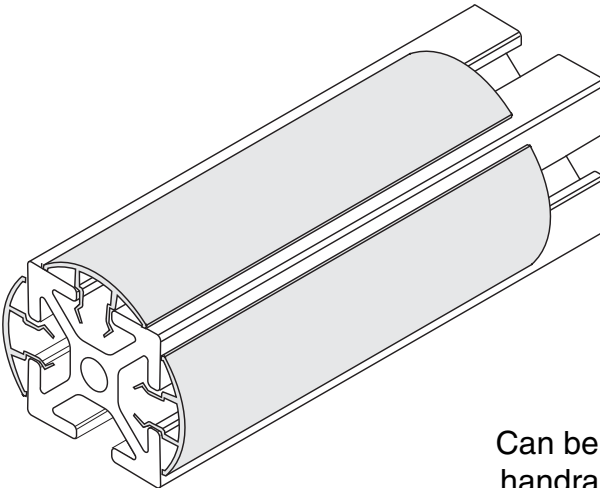

11-320

use on all 1/4" slot extrusions
with 1.0" sides

Standard length 72"

Can be used as
handrail covers

Material - Rigid PVC
Color - Black

1/4" SLOTS