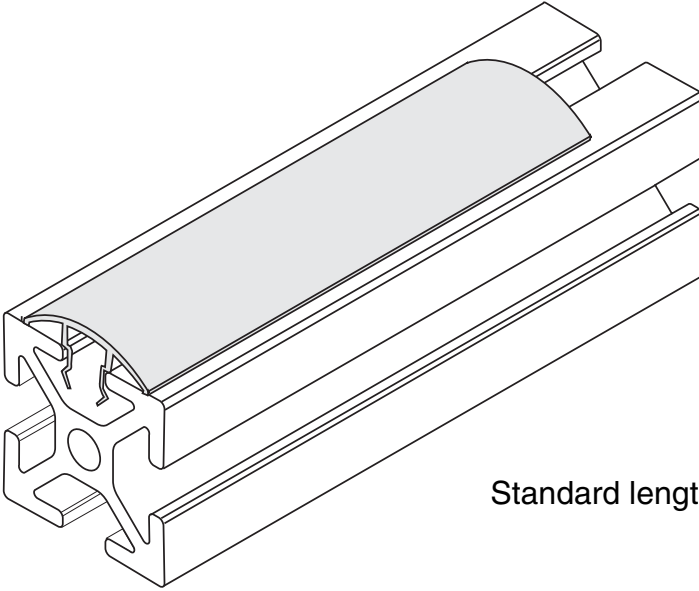

11-320

use on all 1/4" slot extrusions
with 1.0" sides

Standard length 72"

Can be used as
handrail covers

Material - Rigid PVC
Color - Black

1/4" SLOTS