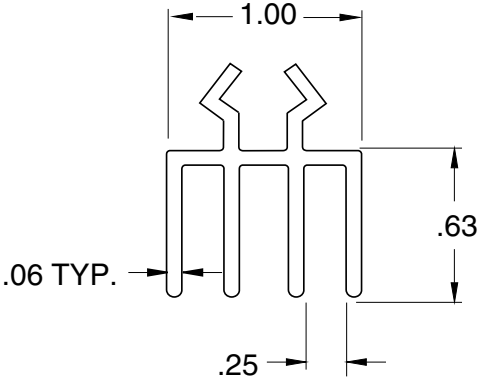

Door Slide (3 track)

<b>11-32</b>	<b>Upper Door Slide (3 track)</b>
<b>11-33</b>	<b>Lower Door Slide (3 track)</b>

**11-32**

Material - Rigid PVC

Sold in 6 foot lengths

cut panels to X - 1/2"

**11-33**

Cut Panels to X - 1/2"

1/4" SLOTS

Sold in 6 foot lengths

Material - Rigid PVC