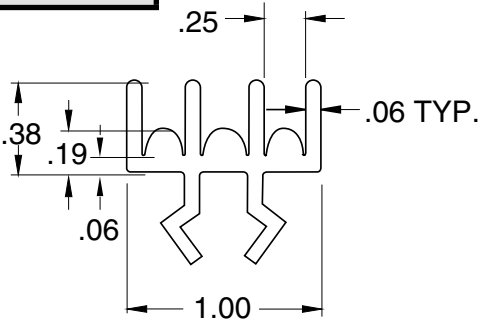

Door Slide (3 track)

<b>11-32</b>	<b>Upper Door Slide (3 track)</b>
<b>11-33</b>	<b>Lower Door Slide (3 track)</b>

**11-32**

Material - Rigid PVC

Sold in 6 foot lengths

cut panels to X - 1/2"

**11-33**

Cut Panels to X - 1/2"

1/4" SLOTS

Sold in 6 foot lengths

Material - Rigid PVC