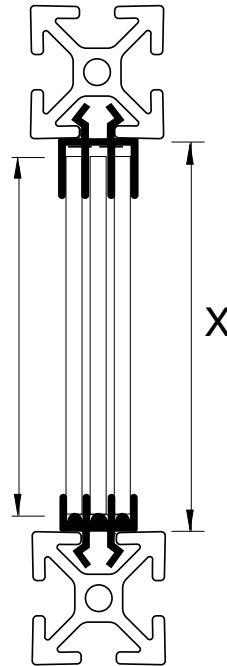

Door Slide (3 track)

<b>11-32</b>	<b>Upper Door Slide (3 track)</b>
<b>11-33</b>	<b>Lower Door Slide (3 track)</b>

**11-32**

Material - Rigid PVC

Sold in 6 foot lengths

cut panels to X - 1/2"

**11-33**

Cut Panels to X - 1/2"

1/4" SLOTS

Sold in 6 foot lengths

Material - Rigid PVC