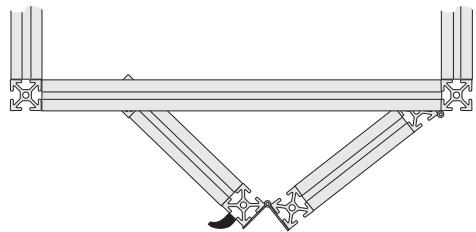

Bi-fold Door Pad

11-310

Use on 1" x 1" sq. extrusions with 1/4" wide slots

1/4" SLOTS

Hardware Included

Pad material is DELRIN