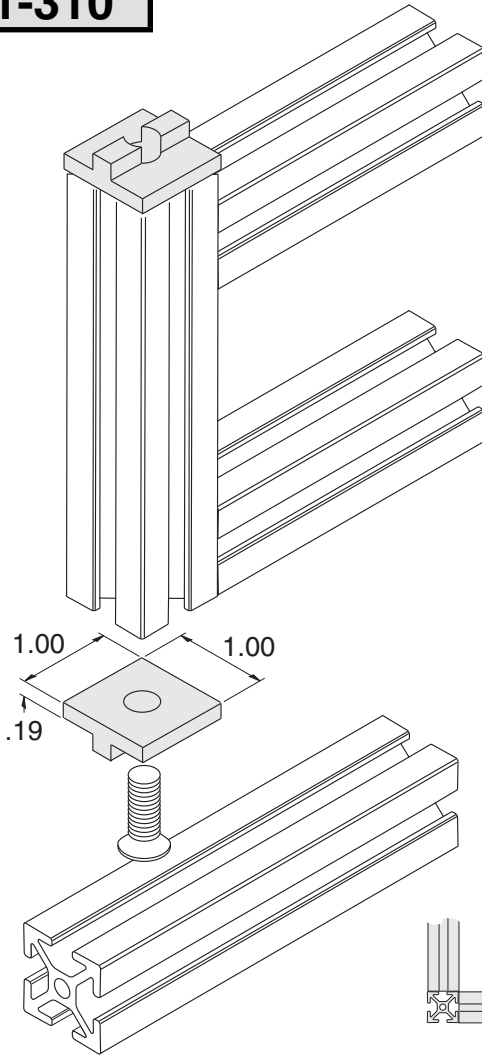

Bi-fold Door Pad

11-310

Use on 1" x 1" sq. extrusions with 1/4" wide slots

1/4" SLOTS

Hardware Included

Pad material is DELRIN