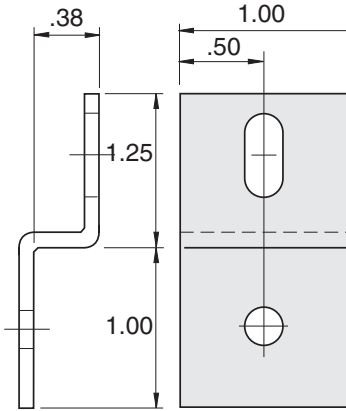

Wire Mesh Bracket (Steel)

11-30

EB-38-1 or
EB-38-1/2

Hardware
Included

Cut wire
mesh to
 $X + .50$ "

1/4" SLOTS

Material - Steel
Finish -Black Powder Coat