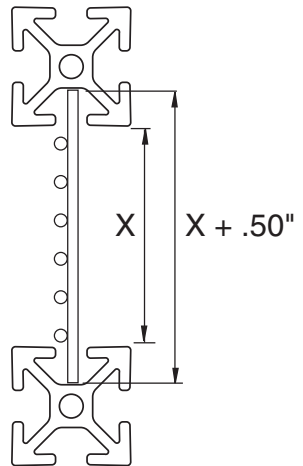

Wire Mesh Bracket (Steel)

11-30

EB-38-1 or
EB-38-1/2

Hardware
Included

Cut wire
mesh to
 $X + .50$ "

1/4" SLOTS

Material - Steel
Finish -Black Powder Coat