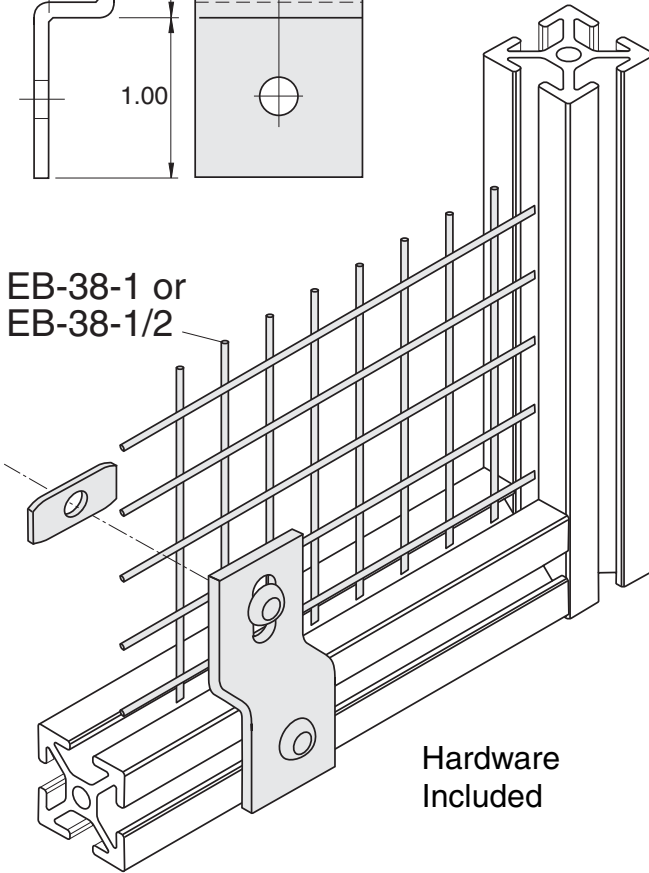

Wire Mesh Bracket (Steel)

11-30

EB-38-1 or
EB-38-1/2

Hardware
Included

Cut wire
mesh to
 $X + .50$ "

1/4" SLOTS

Material - Steel
Finish -Black Powder Coat