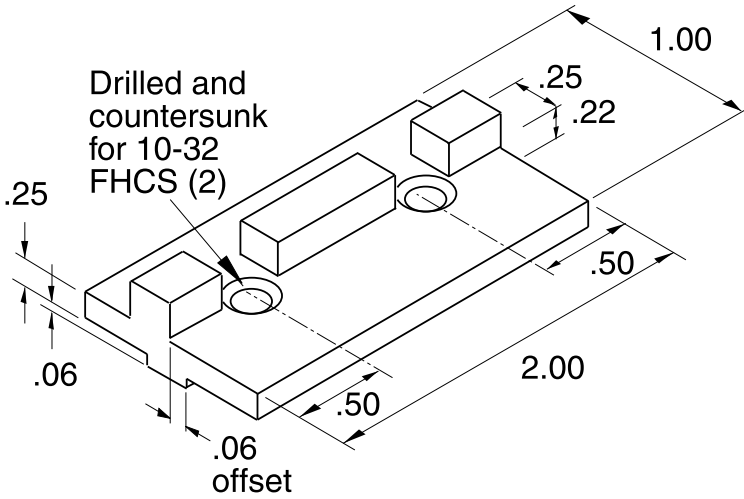

11-293

Hardware Included

Bearing material is DELRIN (White)

1/4" SLOTS