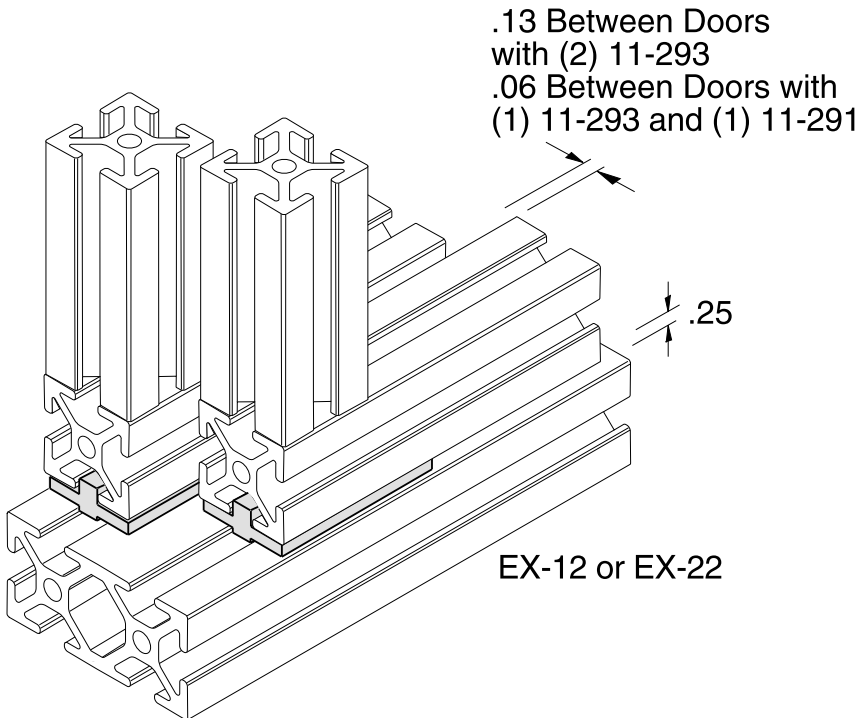

11-293

Hardware Included

Bearing material is DELRIN (White)

1/4" SLOTS