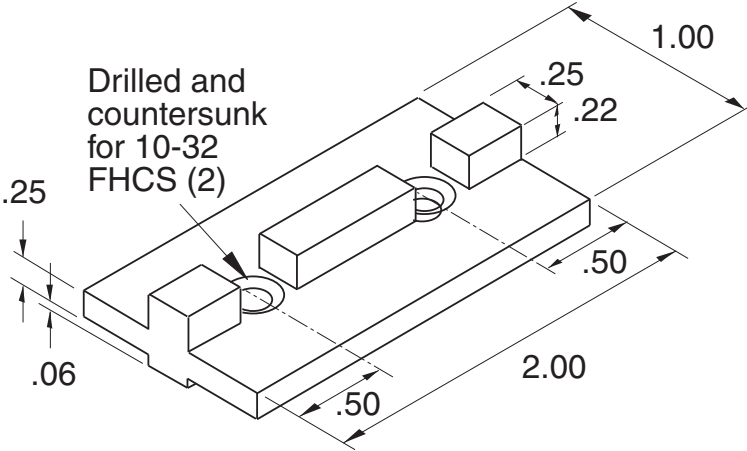

Bearing Block (Plastic)

11-291

1/4" SLOTS

Bearing material is DELRIN (White)

Hardware Included