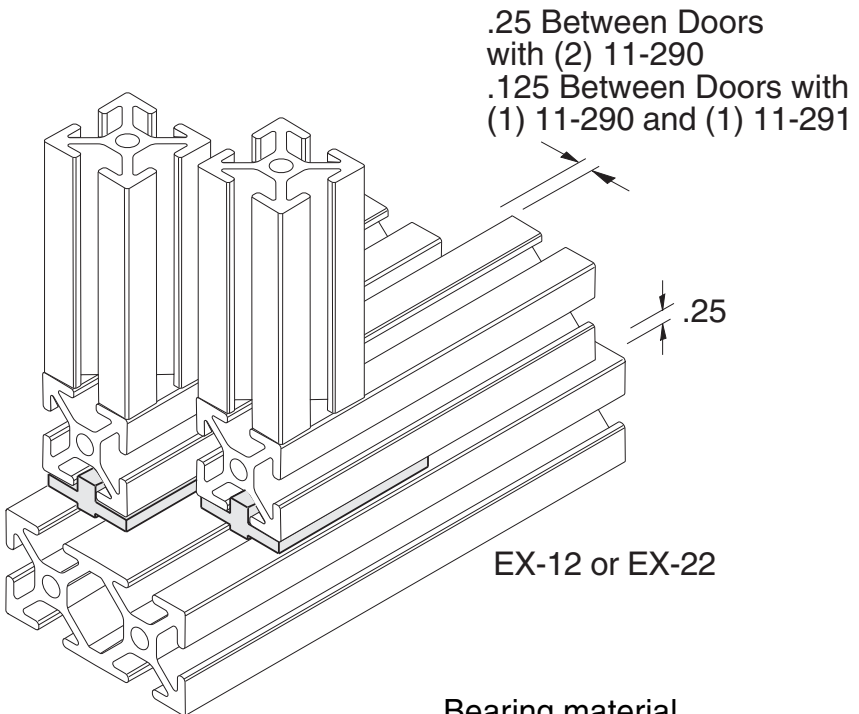

11-290

Bearing material is DELRIN (White)

Hardware Included

1/4" SLOTS