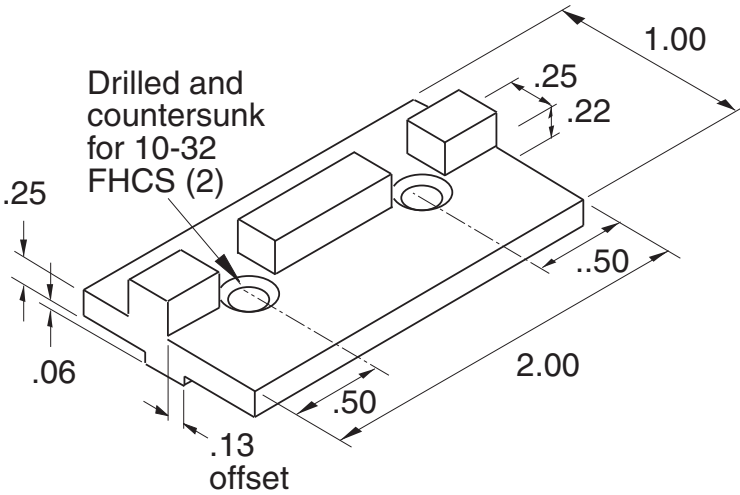

11-290

Bearing material is DELRIN (White)

Hardware Included

1/4" SLOTS