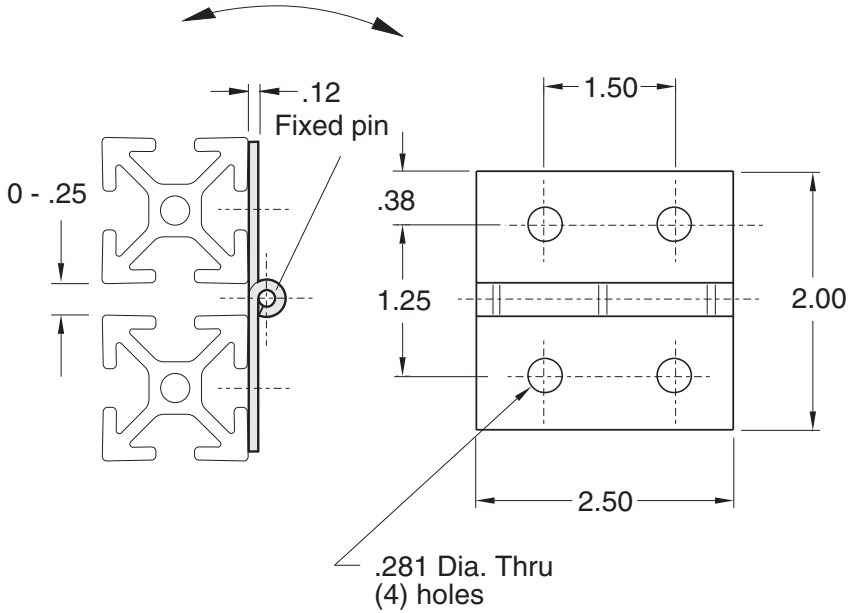

11-287

1/4" SLOTS

Hardware Included

Material Steel
Finish Black Powder Coat