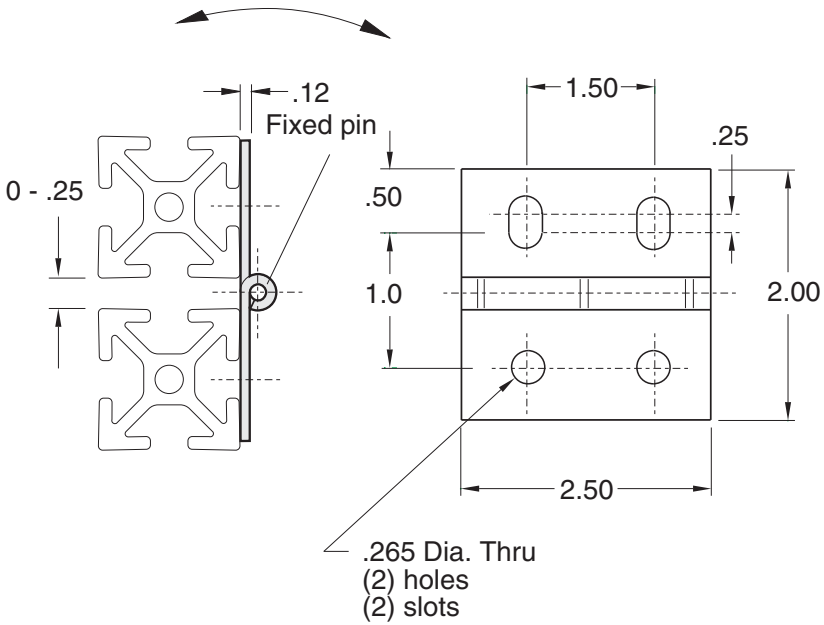

Steel Slotted Hinge

11-279

1/4" SLOTS

Hardware Included

Material - Steel
Finish - Black Powder Coat