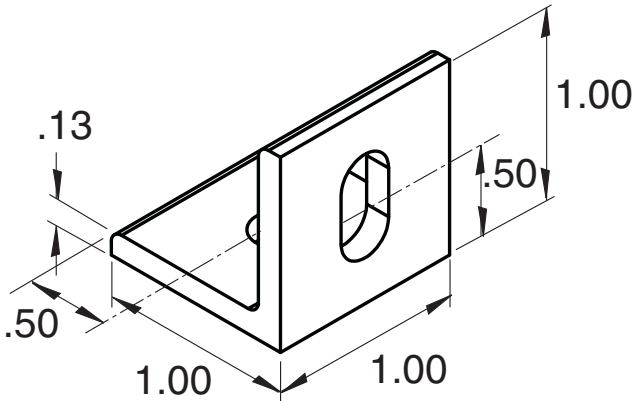

11-275

Recommended Hardware

- (1) 11-230 BSHCS
- (1) 11-210 T-nut
- (1) 11-233 BHCS
- (1) 11-240 Washer
- (1) 11-241 Hex nut

1/4" SLOTS

Material - Aluminum
Finish - Clear Anodized