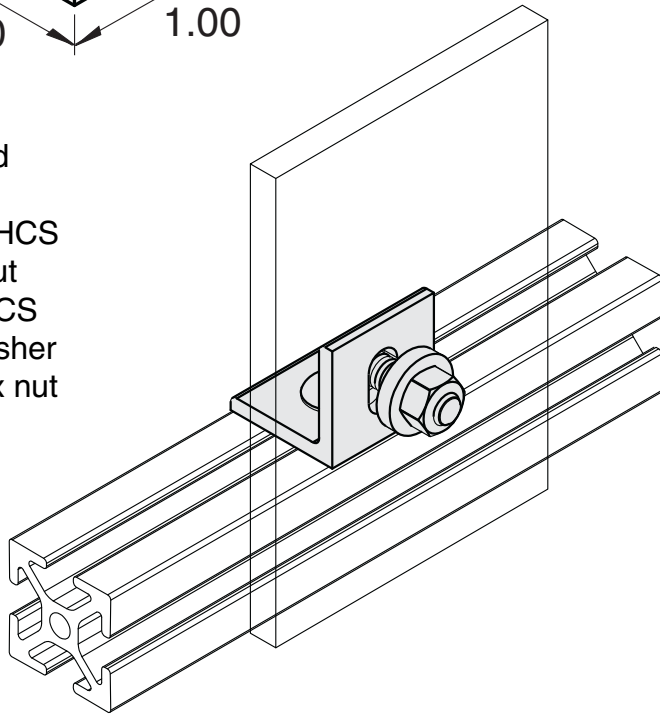

11-275

Recommended Hardware

- (1) 11-230 BSHCS
- (1) 11-210 T-nut
- (1) 11-233 BHCS
- (1) 11-240 Washer
- (1) 11-241 Hex nut

1/4" SLOTS

Material - Aluminum
Finish - Clear Anodized