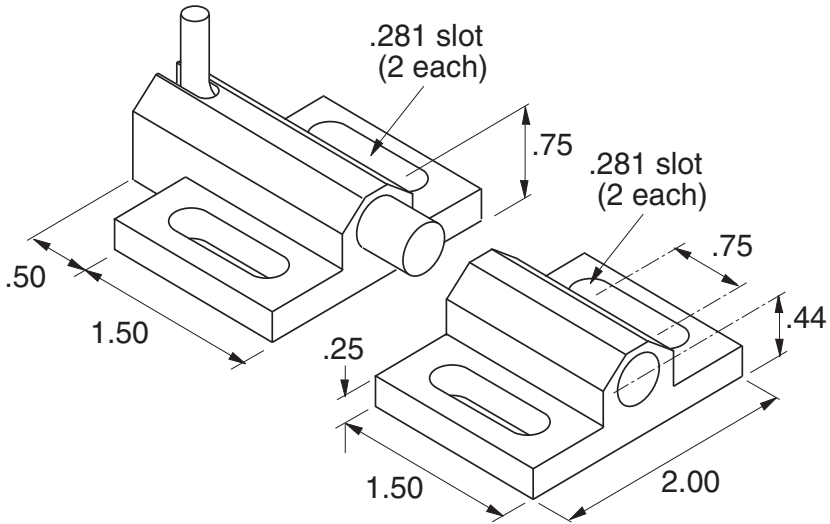

Deluxe Dead Bolt Latch

11-272

Hardware Included

1/4" SLOTS

Material:
Mounting Plates:
Aluminum, Clear Anodize
Dead Bolt: Zinc Plated Steel