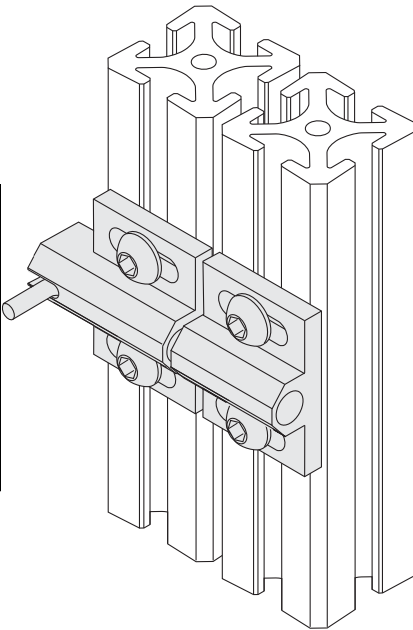

Deluxe Dead Bolt Latch

11-272

Hardware Included

1/4" SLOTS

Material:
Mounting Plates:
Aluminum, Clear Anodize
Dead Bolt: Zinc Plated Steel