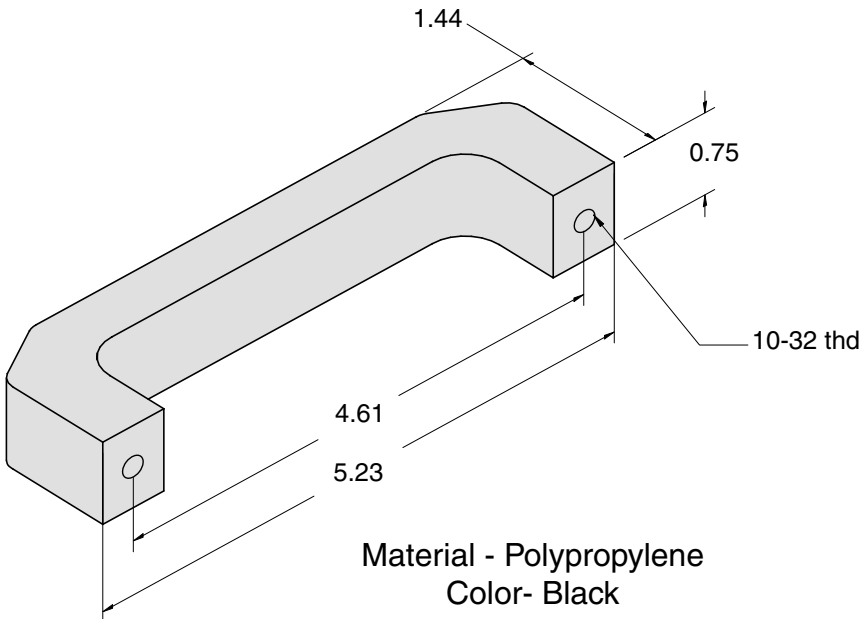

Plastic Handle

**11-256**

Requires  
(2) 11-221 SHCS  
(2) 11-210 T-nut

Material - Plastic  
Color- Black

**11-356**

Plastic Handle

1/4" SLOTS

Material - Polypropylene  
Color- Black