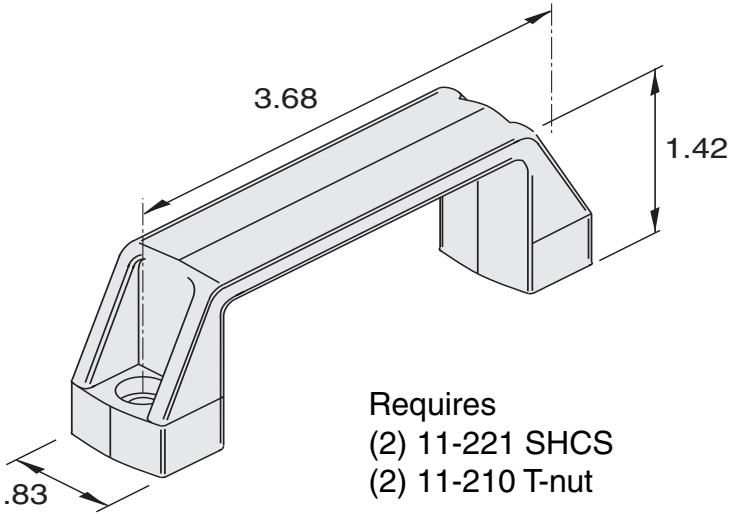

Plastic Handle

**11-256**

Requires  
(2) 11-221 SHCS  
(2) 11-210 T-nut

Material - Plastic  
Color- Black

**11-356**

Plastic Handle

1/4" SLOTS

Material - Polypropylene  
Color- Black